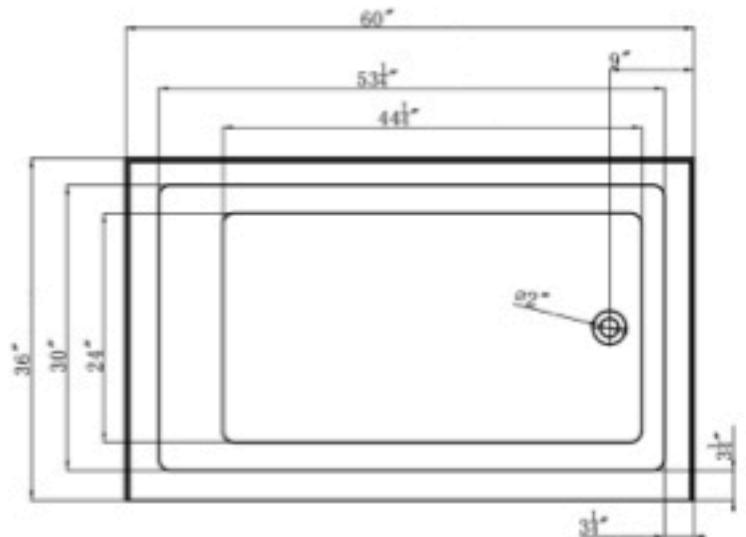

ALR6036

ALCOVE SOAKING TUB (RIGHT HAND DRAIN)

FEATURES

- End Drain
- Acrylic with Fiberglass Reinforcement
- Contemporary Soaking Tub Design
- Tub Drain and Overflow Drilled
- Deck-Mount Faucet Capability
- Drop In Drain Compatible

DIMENSIONS

- 60" L x 36" W x 21.75" H

COLORS

- Tub Color: White

IMPORTANT:

Dimensions are nominal and may vary within range of tolerance established by CSA B45.5/IAMPOZ124