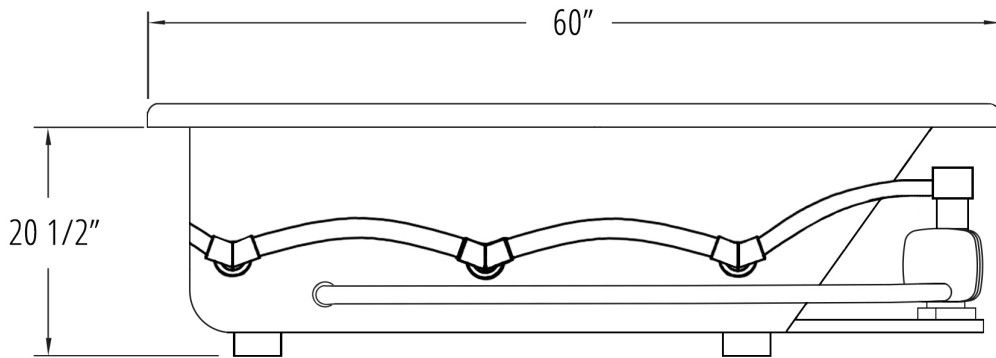

LEGEND

- M MOTOR
- B AIR BLOWER
- AIR JET
- LG DIRECTIONAL JET
- SM BACK JET

BATHTUB DIMENSIONS:

60" x 42" x 20.5"

ROUGH IN: 58" x 39" x 22"
DECK CUT-OUT: 58" x 39"
FINISHED DECK HEIGHT: 22"

MATERIAL: Acrylic
TUB FLOOR: Slip-Resistant
WATER CAPACITY: 70 Gallons
OVERFLOW HOLE: Un-drilled. Overflow hole drilled upon request
SET IN MORTAR?: Yes, 3" sand mix mortar/concrete set required

MOTOR LOCATION: Optional Left or Right side installation
MOTOR INSTALLATION: Mounted under Left or Right backrest
Motor Does not breach Tub's L x W Dimensions

ELECTRICAL REQUIREMENTS:

Carver requires one (1) 20 AMP dedicated GFCI Breaker for each power supply provided with the bathtub

Carver Tubs
 3303 Main Street
 Grandview, MO 64030

BATHTUB DIMENSIONS: 60" x 42" x 20.5"

ROUGH IN: 58" x 39" x 22"

DECK CUT-OUT: 58" x 39"

FINISHED DECK HEIGHT: 22"

MATERIAL: Acrylic

TUB FLOOR: Slip-Resistant