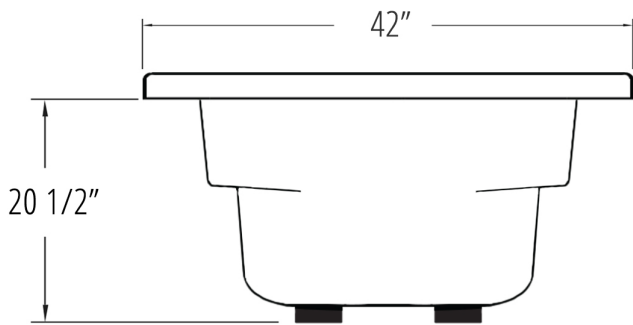

LEGEND

- M MOTOR
- B AIR BLOWER
- AIR JET
- LG DIRECTIONAL JET
- SM BACK JET

BATHTUB DIMENSIONS:

60" x 42" x 20.5"

ROUGH IN: 58" x 39" x 22"
DECK CUT-OUT: 58" x 39"
FINISHED DECK HEIGHT: 22"

MATERIAL: Acrylic
TUB FLOOR: Slip-Resistant
WATER CAPACITY: 70 Gallons
OVERFLOW HOLE: Un-drilled. Overflow hole drilled upon request
SET IN MORTAR?: Yes, 3" sand mix mortar/concrete set required

MOTOR LOCATION: Optional Left or Right side installation
MOTOR INSTALLATION: Mounted under Left or Right backrest
Motor Does not breach Tub's L x W Dimensions

ELECTRICAL REQUIREMENTS:

Carver requires one (1) 20 AMP dedicated GFCI Breaker for each power supply provided with the bathtub

Carver Tubs
 3303 Main Street
 Grandview, MO 64030

BATHTUB DIMENSIONS: 60" x 42" x 20.5"

ROUGH IN: 58" x 39" x 22"

DECK CUT-OUT: 58" x 39"

FINISHED DECK HEIGHT: 22"

MATERIAL: Acrylic

TUB FLOOR: Slip-Resistant