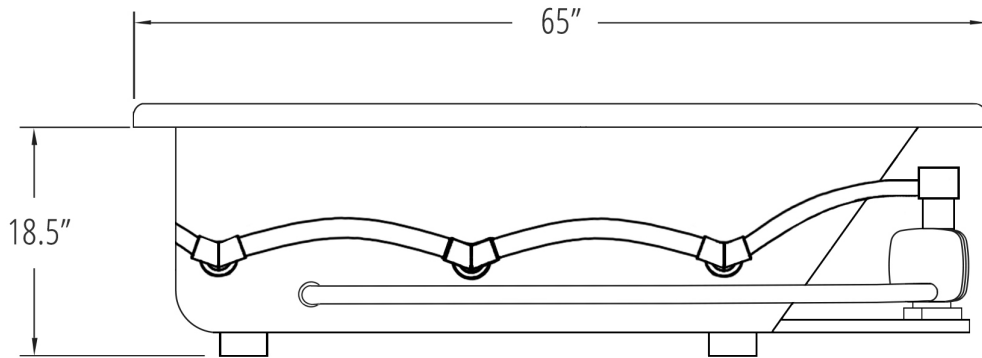

LEDGEND

- M MOTOR
- B AIR BLOWER
- AIR JET
- LG DIRECTIONAL JET
- SM BACK JET

BATHTUB DIMENSIONS: 65" x 32" x 18.5"

ROUGH IN: 63" x 30" x 20.5"

DECK CUT-OUT: 63" x 30"

FINISHED DECK HEIGHT: 20.5"

MATERIAL: Acrylic

Motor Does not breach Tub's L x W Dimensions

ELECTRICAL REQUIREMENTS:

Carver requires one (1) 20 AMP dedicated GFCI Breaker for each power supply provided with the bathtub

ELECTRICAL DATA

Component	HP	AMP	Requirement
6 Jet Whirlpool Motor	.75 HP	7AMP	20AMP, 120V, GFCI
12 Jet Whirlpool Motor	1.5 HP	13AMP	20AMP, 120V, GFCI
14 Jet Whirlpool Motor	2 HP	13 AMP	20AMP, 120V, GFCI
Air Blower	1 HP	11.3 AMP	20AMP, 120V, GFCI
Optional Heater	n/a	12.5 AMP	20AMP, 120V, GFCI
LED Light	n/a		Light can share electrical

Carver Tubs
3303 Main Street
Grandview, MO 64030

BATHTUB DIMENSIONS: 65" x 32" x 18.5"

ROUGH IN: 63" x 30" x 20.5"

DECK CUT-OUT: 63" x 30"

FINISHED DECK HEIGHT: 20.5"

MATERIAL: Acrylic

TUB FLOOR: Slip-Resistant