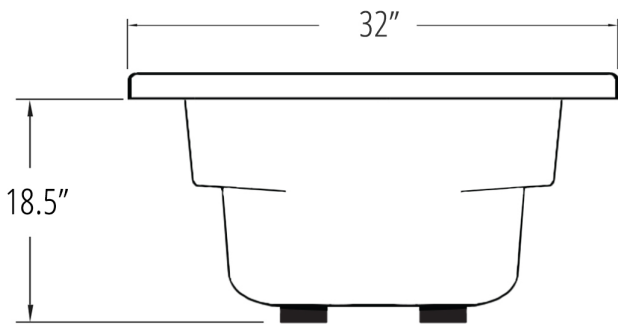

LEDGEND

- M MOTOR
- B AIR BLOWER
- AIR JET
- LG DIRECTIONAL JET
- SM BACK JET

BATHTUB DIMENSIONS: 65" x 32" x 18.5"

ROUGH IN: 63" x 30" x 20.5"

DECK CUT-OUT: 63" x 30"

FINISHED DECK HEIGHT: 20.5"

MATERIAL: Acrylic

Carver Tubs
3303 Main Street
Grandview, MO 64030

BATHTUB DIMENSIONS: 65" x 32" x 18.5"

ROUGH IN: 63" x 30" x 20.5"

DECK CUT-OUT: 63" x 30"

FINISHED DECK HEIGHT: 20.5"

MATERIAL: Acrylic

TUB FLOOR: Slip-Resistant