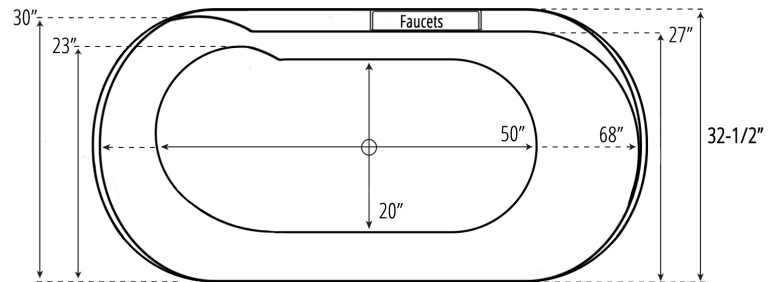

AMUR

FREESTANDING SOAKING TUB

FEATURES

- Center Drain (See Diagram for Rough-In)
- Acrylic with Fiberglass Reinforcement
- Contemporary Soaking Tub Design
- Integrated Tub Drain and Overflow
- Faucet can be Mounted to Tub

DIMENSIONS

- 70-1/2" x 32-1/2" x 23"

COLORS/FINISHES

- Tub Color: White
- Finishes: White, Chrome, Brushed Nickel & Oil Rubbed Bronze

IMPORTANT:

Dimensions are nominal and may vary within range of tolerance established by CSA B45.5/IAMPO Z124