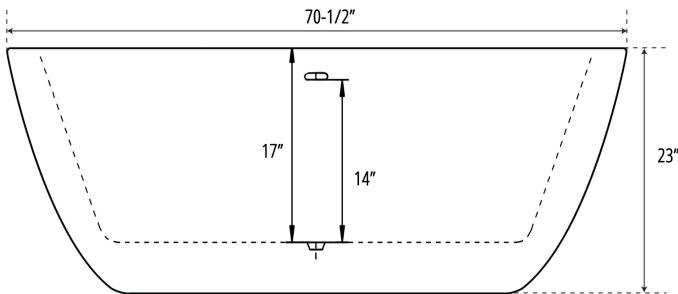

AMUR

FREESTANDING SOAKING TUB

FEATURES

- Center Drain (See Diagram for Rough-In)
- Acrylic with Fiberglass Reinforcement
- Contemporary Soaking Tub Design
- Integrated Tub Drain and Overflow
- Faucet can be Mounted to Tub

DIMENSIONS

- 70-1/2" x 32-1/2" x 23"

COLORS/FINISHES

- Tub Color: White
- Finishes: White, Chrome, Brushed Nickel & Oil Rubbed Bronze

IMPORTANT:

Dimensions are nominal and may vary within range of tolerance established by CSA B45.5/IAMPO Z124