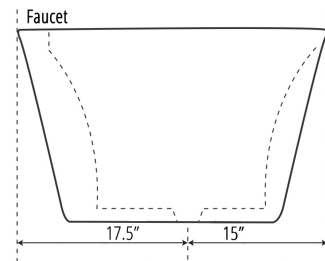

AMUR

FREESTANDING SOAKING TUB

FEATURES

- Center Drain (See Diagram for Rough-In)
- Acrylic with Fiberglass Reinforcement
- Contemporary Soaking Tub Design
- Integrated Tub Drain and Overflow
- Faucet can be Mounted to Tub

DIMENSIONS

- 70-1/2" x 32-1/2" x 23"

COLORS/FINISHES

- Tub Color: White
- Finishes: White, Chrome, Brushed Nickel & Oil Rubbed Bronze

IMPORTANT:

Dimensions are nominal and may vary within range of tolerance established by CSA B45.5/IAMPO Z124