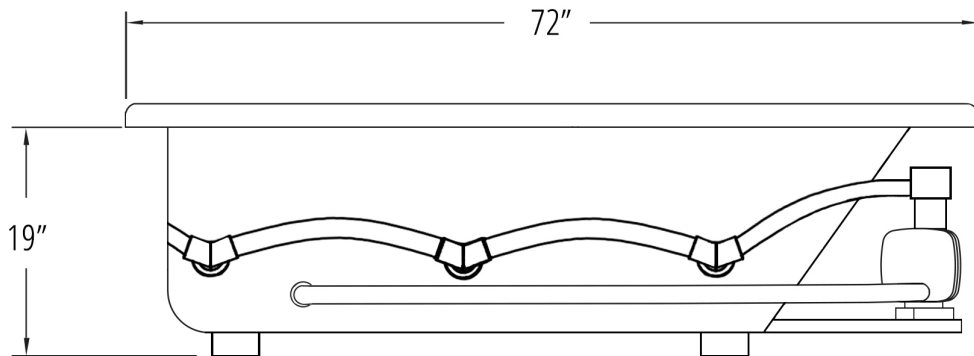

ROUGH IN: 67" x 57" x 22"

DECK CUT-OUT: 67" x 57"

FINISHED DECK HEIGHT: 22"

MATERIAL: Acrylic

TUB FLOOR: Slip-Resistant

WATER CAPACITY: 100 Gallons

OVERFLOW HOLE: Un-drilled. Overflow hole drilled upon request

SET IN MORTAR?: Yes, 3" sand mix mortar/concrete set required

MOTOR INSTALLATION: Mounted under backrest

Motor Does not breach Tub's L x W Dimensions

ELECTRICAL REQUIREMENTS:

Carver requires one (1) 20 AMP dedicated GFCI Breaker for each power supply provided with the bathtub

Two Person Bath

Carver Tubs
 3303 Main Street
 Grandview, MO 64030
 866.935.8144
 questions@carvertubs.com

BATHTUB DIMENSIONS:

72" x 60" x 19"

ROUGH IN: 67" x 57" x 22"

DECK CUT-OUT: 67" x 57"

FINISHED DECK HEIGHT: 22"