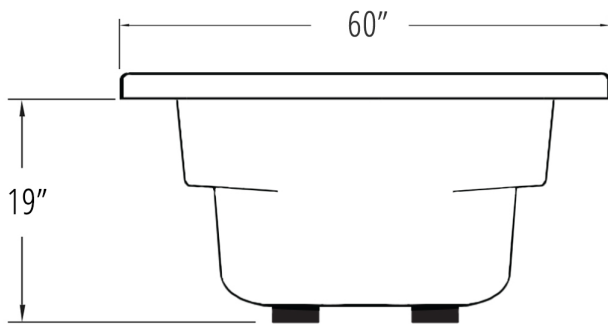

ROUGH IN: 67" x 57" x 22"

DECK CUT-OUT: 67" x 57"

FINISHED DECK HEIGHT: 22"

MATERIAL: Acrylic

TUB FLOOR: Slip-Resistant

WATER CAPACITY: 100 Gallons

OVERFLOW HOLE: Un-drilled. Overflow hole drilled upon request

Two Person Bath

Carver Tubs
 3303 Main Street
 Grandview, MO 64030
 866.935.8144
 questions@carvertubs.com

BATHTUB DIMENSIONS:

72" x 60" x 19"

ROUGH IN: 67" x 57" x 22"

DECK CUT-OUT: 67" x 57"

FINISHED DECK HEIGHT: 22"