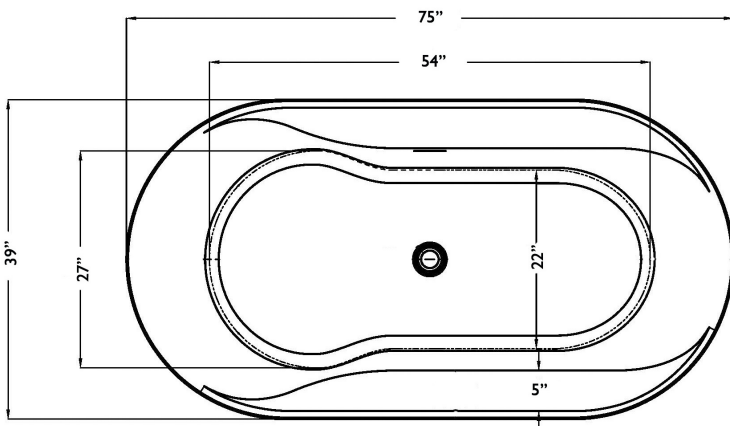

75" BELLA

FREESTANDING SOAKING TUB

FEATURES

- Center Drain
- Acrylic with Fiberglass Reinforcement
- Classic Oval Design
- Integrated Tub Drain & Overflow
- Faucet Can Be Mounted to Tub
- Whirlpool Jet System Compatible
- Air Massage System Compatible

DIMENSIONS

- 75" L x 39" W x 24" H

COLORS/FINISHES

- Tub Color: White
- Drain Finishes: Chrome, White, Black, Brushed Nickel

IMPORTANT

- Dimensions are nominal and may vary within range of tolerance established by CSA B45.5/IAMPO Z124