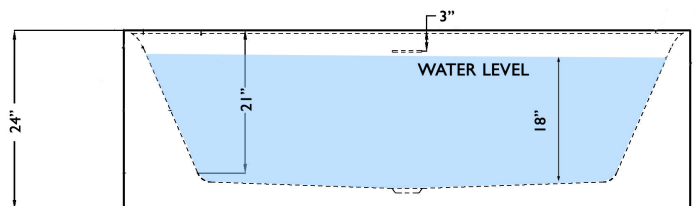

75" BELLA

FREESTANDING SOAKING TUB

FEATURES

- Center Drain
- Acrylic with Fiberglass Reinforcement
- Classic Oval Design
- Integrated Tub Drain & Overflow
- Faucet Can Be Mounted to Tub
- Whirlpool Jet System Compatible
- Air Massage System Compatible

DIMENSIONS

- 75" L x 39" W x 24" H

COLORS/FINISHES

- Tub Color: White
- Drain Finishes: Chrome, White, Black, Brushed Nickel

IMPORTANT

- Dimensions are nominal and may vary within range of tolerance established by CSA B45.5/IAMPO Z124