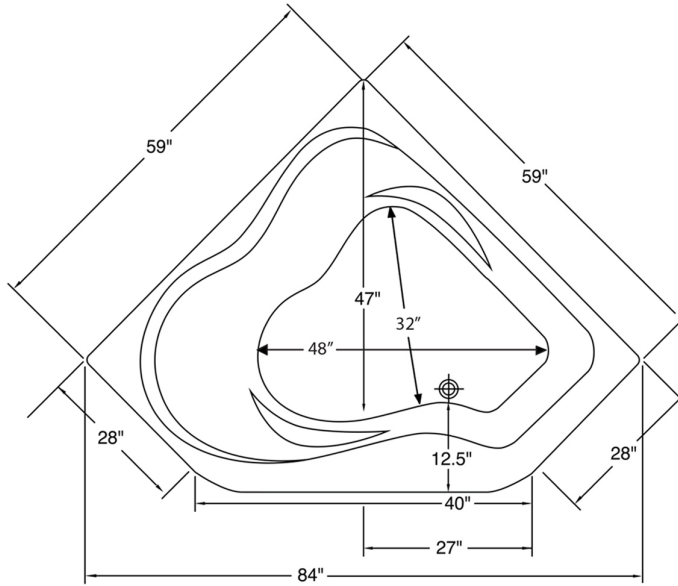

Carver Tubs

CK 5959