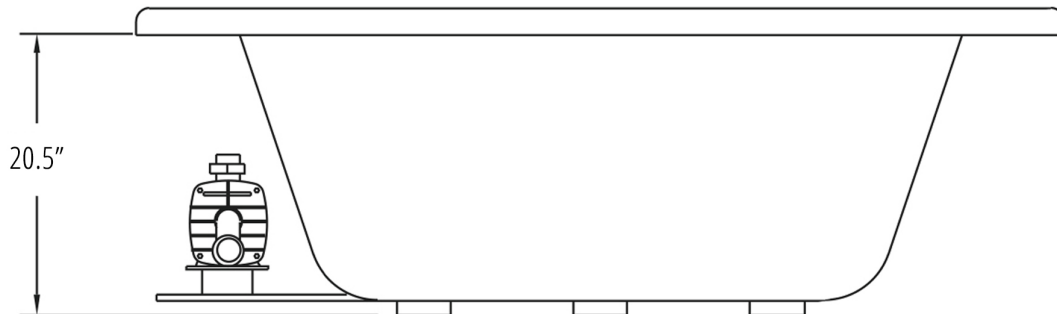

- M MOTOR
- B AIR BLOWER
- AIR JET
- LG DIRECTIONAL JET
- SM BACK JET

BATHTUB DIMENSIONS: 59" x 59" x 20.5"

ROUGH IN: 57" x 57" x 22.5"

DECK CUT-OUT: 57" x 57"

FINISHED DECK HEIGHT: 22.5"

MATERIAL: Acrylic

Two Person Bath

Carver Tubs
3303 Main Street
Grandview, MO 64030

BATHTUB DIMENSIONS: 59" x 59" x 20.5"

ROUGH IN: 57" x 57" x 22.5"

DECK CUT-OUT: 57" x 57"

FINISHED DECK HEIGHT: 22.5"

MATERIAL: Acrylic

TUB FLOOR: Slip-Resistant