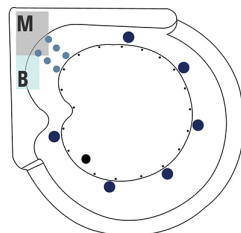

Air Bathtub

6 Jet Bathtub

12 Jet Bathtub

14 Jet Bathtub

Combo Bathtub

LEGEND

- M** MOTOR
- B** AIR BLOWER
- LG DIRECTIONAL JET
- SM BACK JET
- AIR JET

BATHTUB DIMENSIONS:

64" x 64" x 21"

ROUGH IN: 62" x 62" x 23"

DECK CUT-OUT: 62" x 62"

FINISHED DECK HEIGHT: 23"

Carver Recommends templating deck specs on job site

MATERIAL: Acrylic

TUB FLOOR: Slip-Resistant

WATER CAPACITY: 94 Gallons

OVERFLOW HOLE: Un-drilled. Overflow hole drilled upon request

SET IN MORTAR?: Yes, 3" sand mix mortar/concrete set required

MOTOR INSTALLATION: Mounted under backrest

Motor Does not breach Tub's L x W Dimensions

Two Person Bath

Carver Tubs
3303 Main Street
Grandview, MO 64030

BATHTUB DIMENSIONS: 64" x 64" x 21"

ROUGH IN: 62" x 62" x 23"

DECK CUT-OUT: 62" x 62"

FINISHED DECK HEIGHT: 23"

Carver Recommends templating deck specs on job site