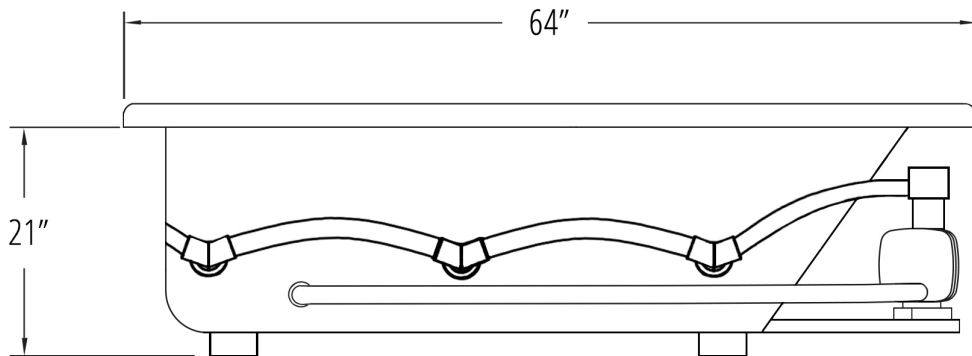

OVERFLOW HOLE: Un-drilled. Overflow hole drilled upon request

SET IN MORTAR?: Yes, 3" sand mix mortar/concrete set required

MOTOR INSTALLATION: Mounted under backrest

Motor Does not breach Tub's L x W Dimensions

Two Person Bath

Carver Tubs
3303 Main Street
Grandview, MO 64030

BATHTUB DIMENSIONS: 64" x 64" x 21"

ROUGH IN: 62" x 62" x 23"

DECK CUT-OUT: 62" x 62"

FINISHED DECK HEIGHT: 23"

Carver Recommends templating deck specs on job site