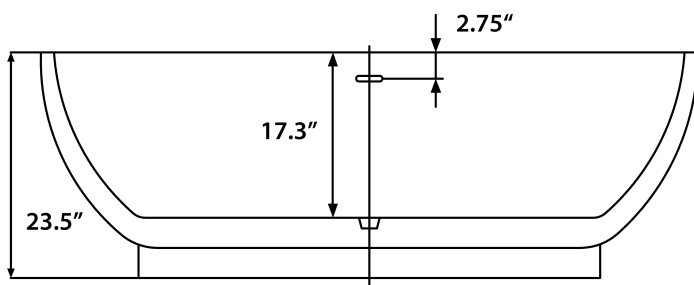

### FEATURES

- Center Drain
- Acrylic with Fiberglass Reinforcement
- Contemporary Soaking Tub Design
- Integrated Tub Drain and Overflow
- Drop In Drain Compatible

### DIMENSIONS

- 69" L x 31"W x 23.5" H

### IMPORTANT:

Dimensions are nominal and may vary within range of tolerance established by CSA B45.5/IAMPOZ124