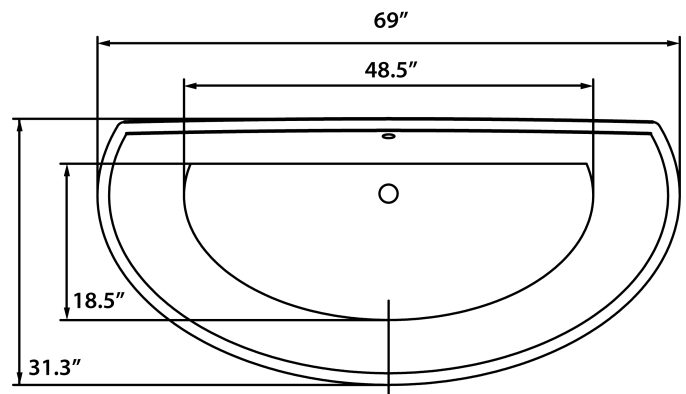

### FEATURES

- Center Drain
- Acrylic with Fiberglass Reinforcement
- Contemporary Soaking Tub Design
- Integrated Tub Drain and Overflow
- Drop In Drain Compatible

### DIMENSIONS

- 69" L x 31"W x 23.5" H

### IMPORTANT:

Dimensions are nominal and may vary within range of tolerance established by CSA B45.5/IAMPOZ124