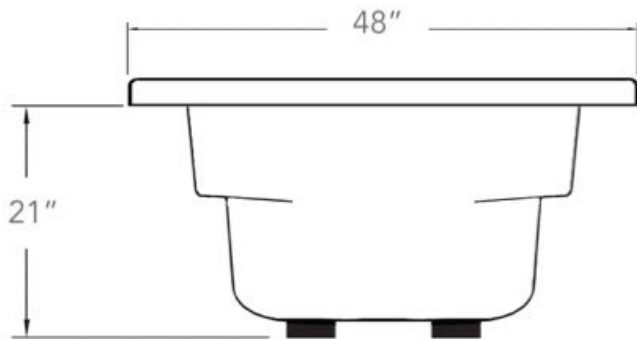

Combo Bathtub

(Motors on both sides)

LEGEND

- M MOTOR
- B AIR BLOWER
- AIR JET
- LG DIRECTIONAL JET
- SM BACK JET

BATHTUB DIMENSIONS: 72" x 48" x 21"

ROUGH IN: 69" x 45" x 24"

DECK CUT-OUT: 69" x 45"

FINISHED DECK HEIGHT: 24"

One Person Bath

Carver Tubs
3303 Main Street
Grandview, MO 64030

BATHTUB DIMENSIONS: 72" x 48" x 21"

ROUGH IN: 69" x 45" x 24"

DECK CUT-OUT: 69" x 45"

FINISHED DECK HEIGHT: 24"

MATERIAL: Acrylic

TUB FLOOR: Slip-Resistant