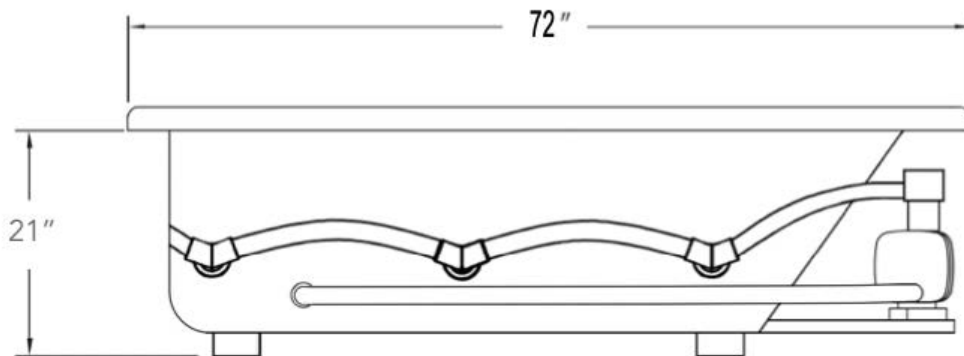

Combo Bathtub

(Motors on both sides)

LEGEND

- M MOTOR
- B AIR BLOWER
- AIR JET
- LG DIRECTIONAL JET
- SM BACK JET

BATHTUB DIMENSIONS: 72" x 48" x 21"

ROUGH IN: 69" x 45" x 24"

DECK CUT-OUT: 69" x 45"

FINISHED DECK HEIGHT: 24"

Motor Does not breach Tub's L x W Dimensions

ELECTRICAL REQUIREMENTS:

Carver requires one (1) 20 AMP dedicated GFCI Breaker for each power supply provided with the bathtub

ELECTRICAL DATA

Component	HP	AMP	Requirement
6 Jet Whirlpool Motor	.75 HP	7AMP	20AMP, 120V, GFCI
12 Jet Whirlpool Motor	1.5 HP	13AMP	20AMP, 120V, GFCI
14 Jet Whirlpool Motor	2 HP	13 AMP	20AMP, 120V, GFCI
Air Blower	1 HP	11.3 AMP	20AMP, 120V, GFCI
Optional Heater	n/a	12.5 AMP	20AMP, 120V, GFCI
LED Light	n/a		Light can share electrical

One Person Bath

Carver Tubs
3303 Main Street
Grandview, MO 64030

BATHTUB DIMENSIONS: 72" x 48" x 21"

ROUGH IN: 69" x 45" x 24"

DECK CUT-OUT: 69" x 45"

FINISHED DECK HEIGHT: 24"

MATERIAL: Acrylic

TUB FLOOR: Slip-Resistant