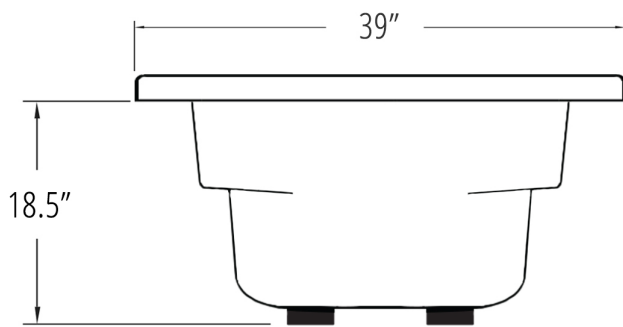

Air Bathtub

6 Jet Bathtub

12 Jet Bathtub

14 Jet Bathtub

Combo Bathtub

**LEGEND**

- M MOTOR
- B AIR BLOWER
- AIR JET
- LG DIRECTIONAL JET
- SM BACK JET

**BATHTUB DIMENSIONS: 58" x 39" x 18.5"**

**ROUGH IN:** 57" x 37" x 20.5"  
**DECK CUT-OUT:** Template Available upon request  
**FINISHED DECK HEIGHT:** 20.5"

**MATERIAL:** Acrylic  
**TUB FLOOR:** Slip-Resistant  
**WATER CAPACITY:** 60 Gallons  
**OVERFLOW HOLE:** Un-drilled. Overflow hole drilled upon request  
**SET IN MORTAR?:** Yes, 3" sand mix mortar/concrete set required

Carver Tubs  
 3303 Main Street  
 Grandview, MO 64030

**BATHTUB DIMENSIONS:** 58" x 39" x 18.5"

**ROUGH IN:** 57" x 37" x 20.5"

**DECK CUT-OUT:** Template Available upon request

**FINISHED DECK HEIGHT:** 20.5"