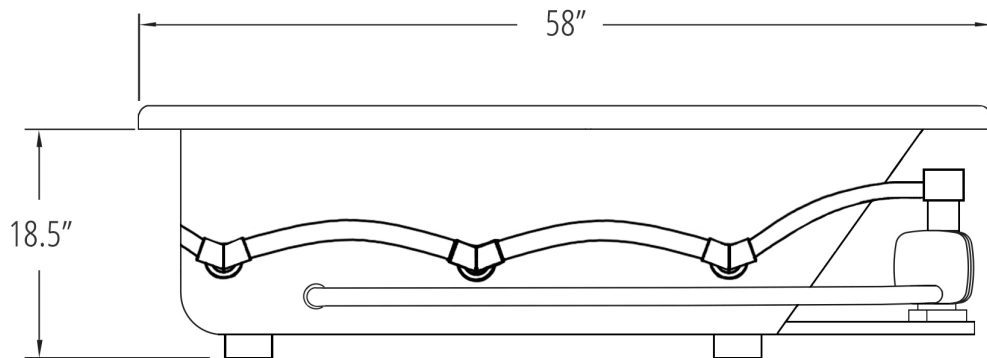

Air Bathtub

6 Jet Bathtub

12 Jet Bathtub

14 Jet Bathtub

Combo Bathtub

**LEGEND**

- M MOTOR
- B AIR BLOWER
- AIR JET
- LG DIRECTIONAL JET
- SM BACK JET

**BATHTUB DIMENSIONS: 58" x 39" x 18.5"**

**ROUGH IN:** 57" x 37" x 20.5"  
**DECK CUT-OUT:** Template Available upon request  
**FINISHED DECK HEIGHT:** 20.5"

**MATERIAL:** Acrylic  
**TUB FLOOR:** Slip-Resistant  
**WATER CAPACITY:** 60 Gallons  
**OVERFLOW HOLE:** Un-drilled. Overflow hole drilled upon request  
**SET IN MORTAR?:** Yes, 3" sand mix mortar/concrete set required

**MOTOR INSTALLATION:** Mounted under backrest  
*Motor Does not breach Tub's L x W Dimensions*

**ELECTRICAL REQUIREMENTS:**  
 Carver requires one (1) 20 AMP dedicated GFCI Breaker for each power supply provided with the bathtub

Carver Tubs  
 3303 Main Street  
 Grandview, MO 64030

**BATHTUB DIMENSIONS:** 58" x 39" x 18.5"

**ROUGH IN:** 57" x 37" x 20.5"

**DECK CUT-OUT:** Template Available upon request

**FINISHED DECK HEIGHT:** 20.5"