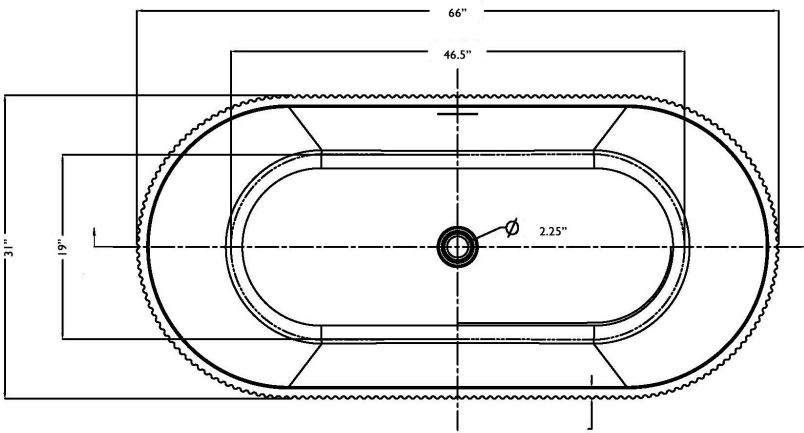

# 67" DIVINITY

### FEATURES

- Center Drain
- Acrylic with Fiberglass Reinforcement
- Contemporary Soaking Tub Design
- Integrated Tub Drain & Overflow
- Deck Mount Faucet

### DIMENSIONS

- 67" L x 31" W x 23.5" H

### IMPORTANT

- Dimensions are nominal and may vary within range of tolerance established by CSA B45.5/IAMPO Z124