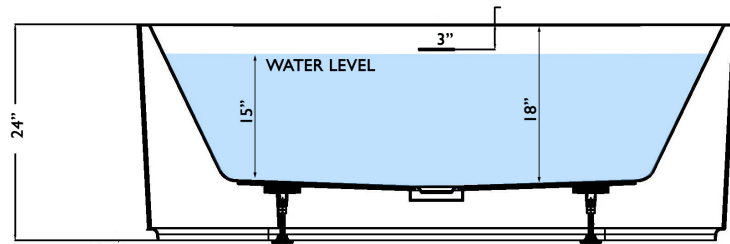

COLORS/FINISHES

- Tub Color: White
- Drain Finishes: Chrome, White, Black, Brushed Nickel