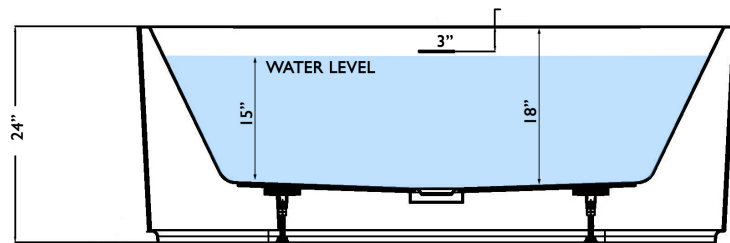

COLORS/FINISHES

- Tub Color: White
- Drain Finishes: Chrome, White, Black, Brushed Nickel