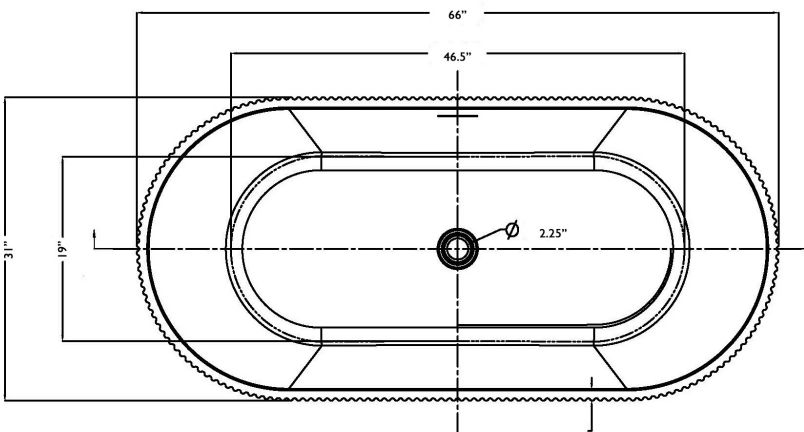

# 67" DIVINITY

### FEATURES

- Center Drain
- Acrylic with Fiberglass Reinforcement
- Contemporary Soaking Tub Design
- Integrated Tub Drain & Overflow
- Floor Mount Faucet

### DIMENSIONS

- 67" L x 31" W x 23.5" H

### IMPORTANT

- Dimensions are nominal and may vary within range of tolerance established by CSA B45.5/IAMPO Z124