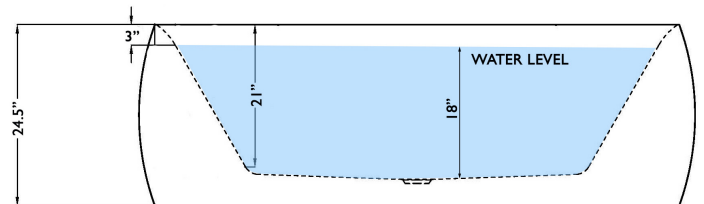

75" JOYFUL FREESTANDING SOAKING TUB

FEATURES

- Center Drain
- Acrylic with Fiberglass Reinforcement
- Contemporary Tub Design
- Integrated Tub Drain & Overflow
- Faucet Can Be Mounted to Tub
- Whirlpool Jet System Compatible
- Air Massage System Compatible

DIMENSIONS

- 75" L x 36" W x 24" H

COLORS/FINISHES

- Tub Color: White
- Drain Finishes: Chrome, White, Black, Brushed Nickel

IMPORTANT

- Dimensions are nominal and may vary within range of tolerance established by CSA B45.5/IAMPO Z124