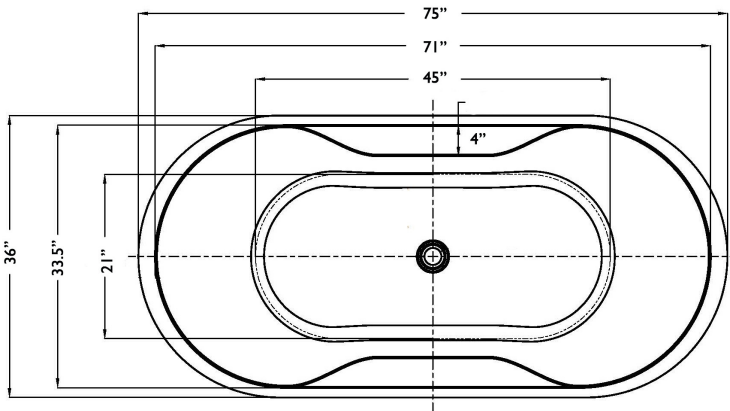

75" JOYFUL FREESTANDING SOAKING TUB

FEATURES

- Center Drain
- Acrylic with Fiberglass Reinforcement
- Contemporary Tub Design
- Integrated Tub Drain & Overflow
- Faucet Can Be Mounted to Tub
- Whirlpool Jet System Compatible
- Air Massage System Compatible

DIMENSIONS

- 75" L x 36" W x 24" H

COLORS/FINISHES

- Tub Color: White
- Drain Finishes: Chrome, White, Black, Brushed Nickel

IMPORTANT

- Dimensions are nominal and may vary within range of tolerance established by CSA B45.5/IAMPO Z124