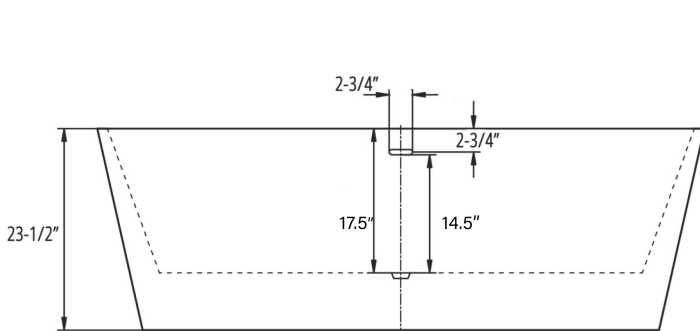

KASKADE II

FREESTANDING SOAKING TUB

FEATURES

- Center Drain
- Acrylic with Fiberglass Reinforcement
- Contemporary Soaking Tub Design
- Integrated Tub Drain and Overflow
- Deck-Mount Faucet Capability
- Drop In Drain Compatible

DIMENSIONS

- 72" L x 36" W x 23.5" H

COLORS/FINISHES

- Tub Color: White
- Finishes: White, Chrome, Brushed Nickel, & Oil Rubbed Bronze

IMPORTANT:

Dimensions are nominal and may vary within range of tolerance established by CSA B45.5/IAMPOZ124