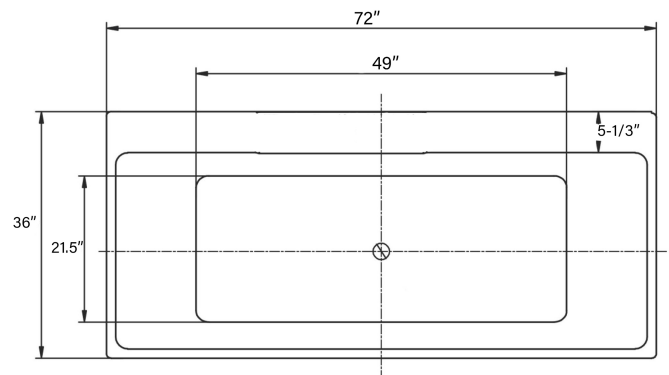

KASKADE II

FREESTANDING SOAKING TUB

FEATURES

- Center Drain
- Acrylic with Fiberglass Reinforcement
- Contemporary Soaking Tub Design
- Integrated Tub Drain and Overflow
- Deck-Mount Faucet Capability
- Drop In Drain Compatible

DIMENSIONS

- 72" L x 36" W x 23.5" H

COLORS/FINISHES

- Tub Color: White
- Finishes: White, Chrome, Brushed Nickel, & Oil Rubbed Bronze

IMPORTANT:

Dimensions are nominal and may vary within range of tolerance established by CSA B45.5/IAMPOZ124