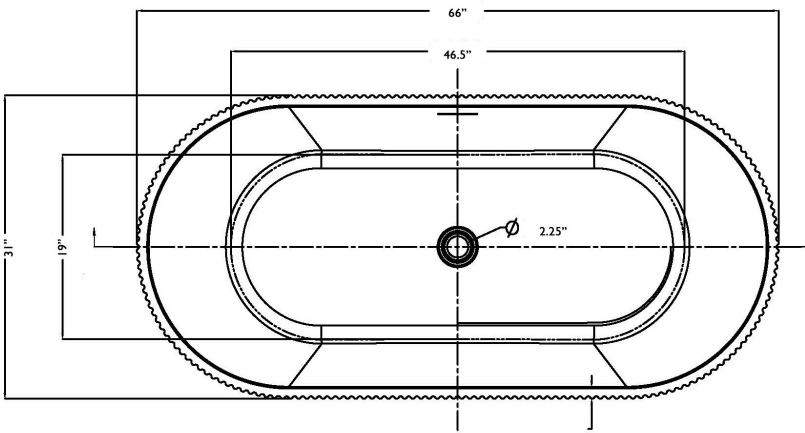

66" OASIS

FREESTANDING SOAKING TUB

FEATURES

- Center Drain
- Acrylic with Fiberglass Reinforcement
- Classic Oval Design
- Integrated Tub Drain & Overflow
- Floor Mount Faucet

DIMENSIONS

- 66" L x 31" W x 23.5" H

COLORS/FINISHES

- Tub Color: White
- Drain Finishes: Chrome, White, Black, Brushed Nickel

IMPORTANT

- Dimensions are nominal and may vary within range of tolerance established by CSA B45.5/IAMPO Z124