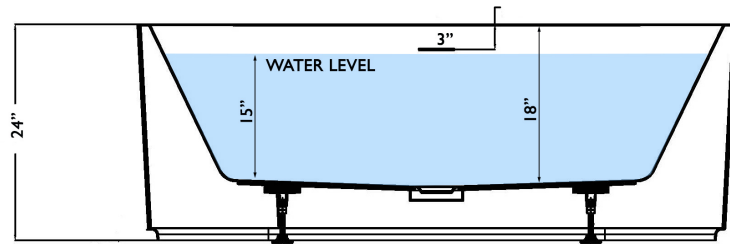

66" OASIS

FREESTANDING SOAKING TUB

FEATURES

- Center Drain
- Acrylic with Fiberglass Reinforcement
- Classic Oval Design
- Integrated Tub Drain & Overflow
- Floor Mount Faucet

DIMENSIONS

- 66" L x 31" W x 23.5" H

COLORS/FINISHES

- Tub Color: White
- Drain Finishes: Chrome, White, Black, Brushed Nickel

IMPORTANT

- Dimensions are nominal and may vary within range of tolerance established by CSA B45.5/IAMPO Z124