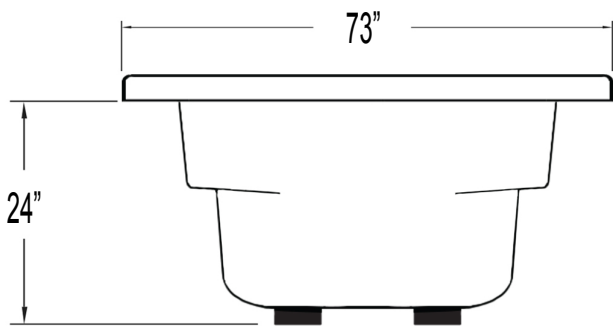

Air Bathtub

8 Jet Bathtub

14 Jet Bathtub

Combo Bathtub

- M** MOTOR
- B** AIR BLOWER
- AIR JET
- LG DIRECTIONAL JET
- SM BACK JET

BATHTUB DIMENSIONS: 76" x 76" x 24"

ROUGH IN: 73" x 73" x 24"
DECK CUT-OUT: 73" x 73"
FINISHED DECK HEIGHT: 24"

MATERIAL: Acrylic
TUB FLOOR: Slip-Resistant
WATER CAPACITY: 150 Gallons
OVERFLOW HOLE: Un-drilled. Overflow hole drilled upon request
SET IN MORTAR?: Yes, 3" sand mix mortar/concrete set required

MOTOR INSTALLATION: Mounted under backrest
Motor Does not breach Tub's L x W Dimensions

Carver Tubs
 3303 Main Street
 Grandview, MO 64030

BATHTUB DIMENSIONS: 76" x 76" x 24"

ROUGH IN: 73" x 73" x 24"

DECK CUT-OUT: 73" x 73"

FINISHED DECK HEIGHT: 24"

MATERIAL: Acrylic

TUB FLOOR: Slip-Resistant