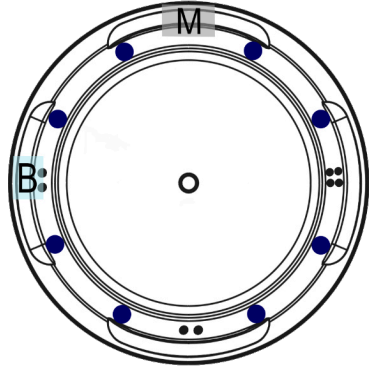

Air Bathtub

8 Jet Bathtub

14 Jet Bathtub

Combo Bathtub

- M** MOTOR
- B** AIR BLOWER
- AIR JET
- LG DIRECTIONAL JET
- SM BACK JET

BATHTUB DIMENSIONS: 76" x 76" x 24"

ROUGH IN: 73" x 73" x 24"
DECK CUT-OUT: 73" x 73"
FINISHED DECK HEIGHT: 24"

MATERIAL: Acrylic
TUB FLOOR: Slip-Resistant
WATER CAPACITY: 150 Gallons
OVERFLOW HOLE: Un-drilled. Overflow hole drilled upon request
SET IN MORTAR?: Yes, 3" sand mix mortar/concrete set required

MOTOR INSTALLATION: Mounted under backrest
Motor Does not breach Tub's L x W Dimensions

Carver Tubs
 3303 Main Street
 Grandview, MO 64030

BATHTUB DIMENSIONS: 76" x 76" x 24"

ROUGH IN: 73" x 73" x 24"

DECK CUT-OUT: 73" x 73"

FINISHED DECK HEIGHT: 24"

MATERIAL: Acrylic

TUB FLOOR: Slip-Resistant

WATER CAPACITY: 150 Gallons

OVERFLOW HOLE: Un-drilled. Overflow hole drilled upon request

SET IN MORTAR?: Yes, 3" sand mix mortar/concrete set required

MOTOR INSTALLATION: Mounted under backrest

Motor Does not breach Tub's L x W Dimensions