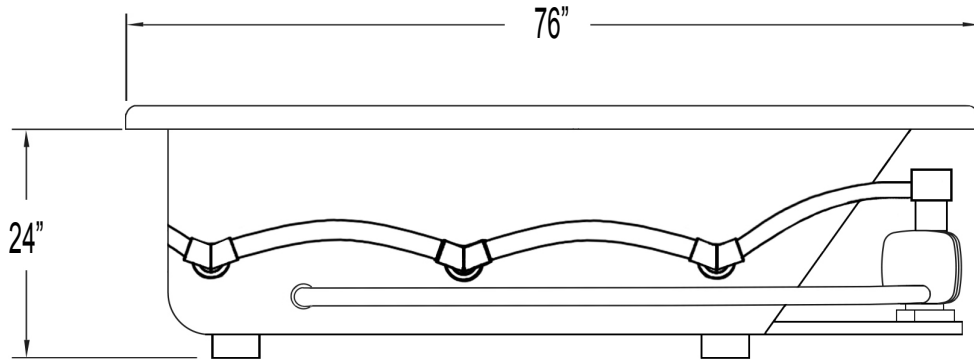

Air Bathtub

8 Jet Bathtub

14 Jet Bathtub

Combo Bathtub

- M** MOTOR
- B** AIR BLOWER
- AIR JET
- LG DIRECTIONAL JET
- SM BACK JET

BATHTUB DIMENSIONS: 76" x 76" x 24"

ROUGH IN: 73" x 73" x 24"
DECK CUT-OUT: 73" x 73"
FINISHED DECK HEIGHT: 24"

MATERIAL: Acrylic
TUB FLOOR: Slip-Resistant
WATER CAPACITY: 150 Gallons
OVERFLOW HOLE: Un-drilled. Overflow hole drilled upon request
SET IN MORTAR?: Yes, 3" sand mix mortar/concrete set required

MOTOR INSTALLATION: Mounted under backrest
Motor Does not breach Tub's L x W Dimensions

Carver Tubs
 3303 Main Street
 Grandview, MO 64030

BATHTUB DIMENSIONS: 76" x 76" x 24"

ROUGH IN: 73" x 73" x 24"

DECK CUT-OUT: 73" x 73"

FINISHED DECK HEIGHT: 24"

MATERIAL: Acrylic

TUB FLOOR: Slip-Resistant