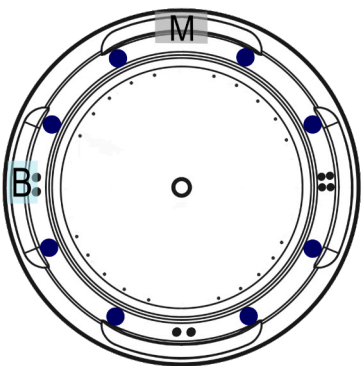

Air Bathtub

8 Jet Bathtub

14 Jet Bathtub

Combo Bathtub

- M** MOTOR
- B** AIR BLOWER
- AIR JET
- LG DIRECTIONAL JET
- SM BACK JET

BATHTUB DIMENSIONS: 76" x 76" x 24"

ROUGH IN: 73" x 73" x 24"
DECK CUT-OUT: 73" x 73"
FINISHED DECK HEIGHT: 24"

MATERIAL: Acrylic
TUB FLOOR: Slip-Resistant
WATER CAPACITY: 150 Gallons
OVERFLOW HOLE: Un-drilled. Overflow hole drilled upon request
SET IN MORTAR?: Yes, 3" sand mix mortar/concrete set required

MOTOR INSTALLATION: Mounted under backrest
Motor Does not breach Tub's L x W Dimensions

Carver Tubs
 3303 Main Street
 Grandview, MO 64030

BATHTUB DIMENSIONS: 76" x 76" x 24"

ROUGH IN: 73" x 73" x 24"

DECK CUT-OUT: 73" x 73"

FINISHED DECK HEIGHT: 24"

MATERIAL: Acrylic

TUB FLOOR: Slip-Resistant

WATER CAPACITY: 150 Gallons

OVERFLOW HOLE: Un-drilled. Overflow hole drilled upon request

SET IN MORTAR?: Yes, 3" sand mix mortar/concrete set required

MOTOR INSTALLATION: Mounted under backrest

Motor Does not breach Tub's L x W Dimensions