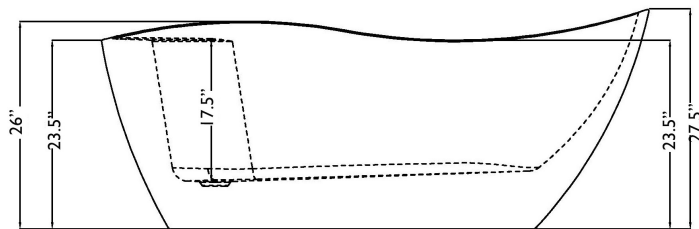

IMPORTANT:

Dimensions are nominal and may vary within range of tolerance established by CSA B45.5/IAMPOZ124