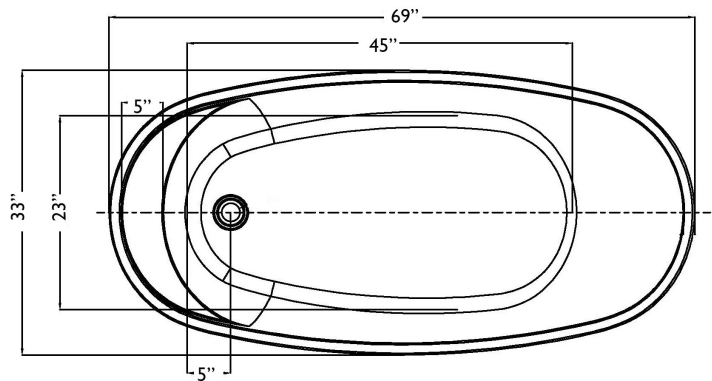

### FEATURES

- End Drain
- Acrylic with Fiberglass Reinforcement
- Contemporary Soaking Tub Design
- Integrated Tub Drain and Overflow
- Drop In Drain Compatible

### DIMENSIONS

- 69" L x 33" W x 26" H

### IMPORTANT:

Dimensions are nominal and may vary within range of tolerance established by CSA B45.5/IAMPOZ124