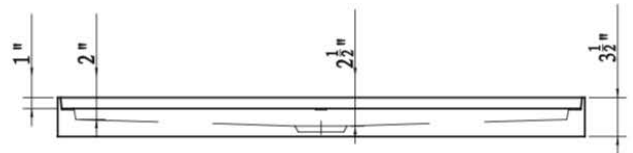

SP4834

48" X 34" SHOWER PAN

FEATURES

- Three Tile Flange
- Rectangular
- Center Drain
- Textured Slip-resistant bottom

DIMENSIONS

- 48" L x 34" H

COLORS

- Finish available in White Acrylic

IMPORTANT:

Dimensions are nominal and may vary within range of tolerance established by CSA B45.5/IAMPOZ124