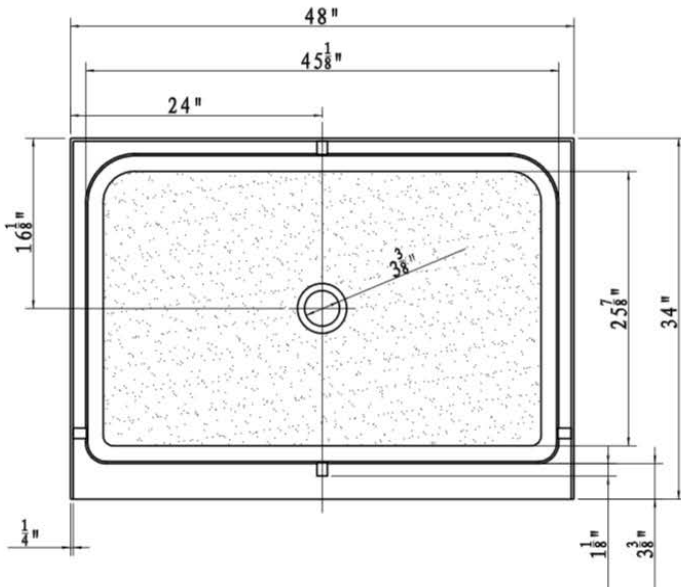

SP4834

48" X 34" SHOWER PAN

FEATURES

- Three Tile Flange
- Rectangular
- Center Drain
- Textured Slip-resistant bottom

DIMENSIONS

- 48" L x 34" H

COLORS

- Finish available in White Acrylic

IMPORTANT:

Dimensions are nominal and may vary within range of tolerance established by CSA B45.5/IAMPOZ124