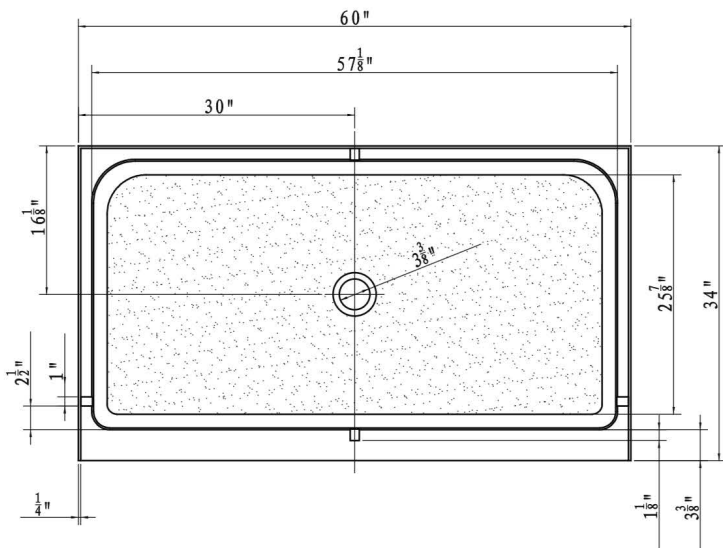

## 60" X 34" SHOWER PAN

### FEATURES

- Three Tile Flange
- Rectangular
- Center Drain
- Textured Slip-resistant bottom

### DIMENSIONS

- 60" L x 34" H

### IMPORTANT:

Dimensions are nominal and may vary within range of tolerance established by CSA B45.5/IAMPOZ124