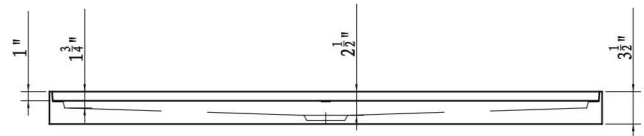

## 60" X 34" SHOWER PAN

### FEATURES

- Three Tile Flange
- Rectangular
- Center Drain
- Textured Slip-resistant bottom

### DIMENSIONS

- 60" L x 34" H

### IMPORTANT:

Dimensions are nominal and may vary within range of tolerance established by CSA B45.5/IAMPOZ124