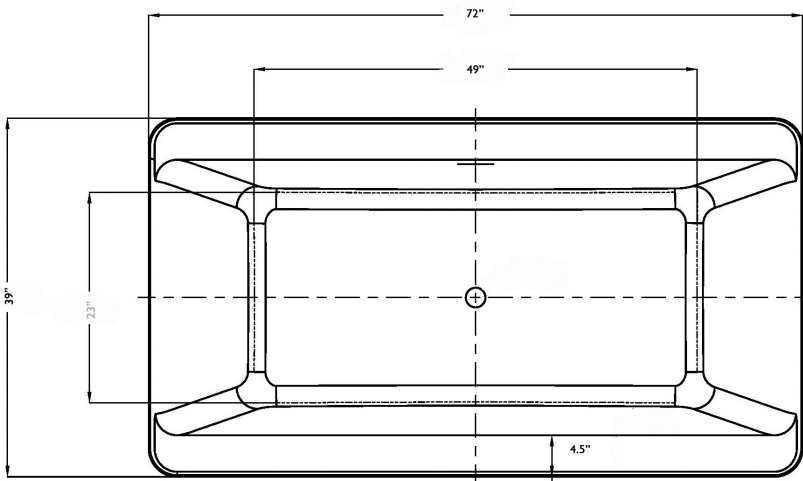

72" VIBRANT FREESTANDING SOAKING TUB

FEATURES

- Center Drain
- Acrylic with Fiberglass Reinforcement
- Contemporary Tub Design
- Integrated Tub Drain & Overflow
- Faucet Can Be Mounted to Tub
- Whirlpool Jet System Compatible
- Air Massage System Compatible

DIMENSIONS

- 72" L x 39" W x 23.5" H

COLORS/FINISHES

- Tub Color: White
- Drain Finishes: Chrome, White, Black, Brushed Nickel

IMPORTANT

- Dimensions are nominal and may vary within range of tolerance established by CSA B45.5/IAMPO Z124