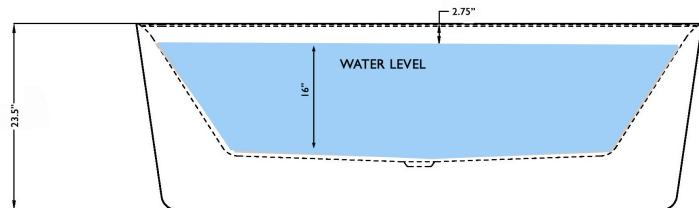

72" VIBRANT FREESTANDING SOAKING TUB

FEATURES

- Center Drain
- Acrylic with Fiberglass Reinforcement
- Contemporary Tub Design
- Integrated Tub Drain & Overflow
- Faucet Can Be Mounted to Tub
- Whirlpool Jet System Compatible
- Air Massage System Compatible

DIMENSIONS

- 72" L x 39" W x 23.5" H

COLORS/FINISHES

- Tub Color: White
- Drain Finishes: Chrome, White, Black, Brushed Nickel

IMPORTANT

- Dimensions are nominal and may vary within range of tolerance established by CSA B45.5/IAMPO Z124