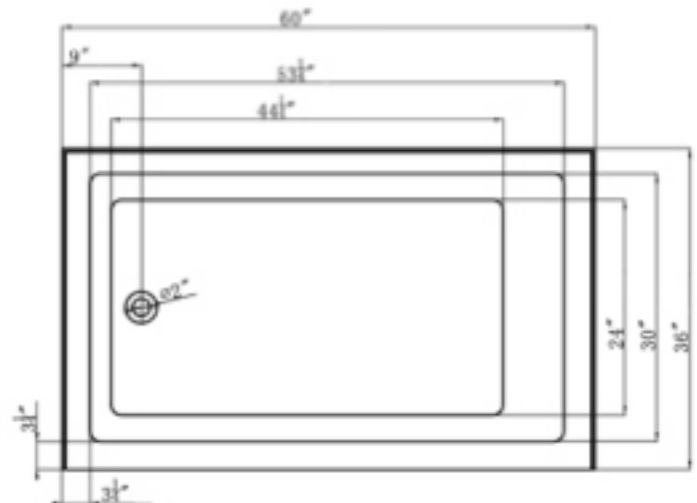

ALL6036

ALCOVE SOAKING TUB (LEFT HAND DRAIN)

FEATURES

- End Drain
- Acrylic with Fiberglass Reinforcement
- Contemporary Soaking Tub Design
- Tub Drain and Overflow Drilled
- Deck-Mount Faucet Capability
- Drop In Drain Compatible

DIMENSIONS

- 60" L x 36" W x 21.75" H

COLORS

- Tub Color: White

IMPORTANT:

Dimensions are nominal and may vary within range of tolerance established by CSA B45.5/IAMPOZ124