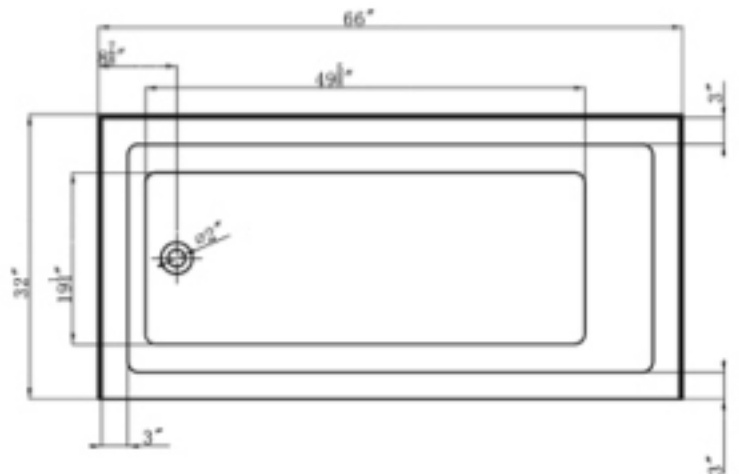

ALL6632

ALCOVE SOAKING TUB (LEFT HAND DRAIN)

FEATURES

- End Drain
- Acrylic with Fiberglass Reinforcement
- Contemporary Soaking Tub Design
- Tub Drain and Overflow Drilled
- Deck-Mount Faucet Capability
- Drop In Drain Compatible

DIMENSIONS

- 66" L x 32" W x 20.5" H

COLORS

- Tub Color: White

IMPORTANT:

Dimensions are nominal and may vary within range of tolerance established by CSA B45.5/IAMPOZ124