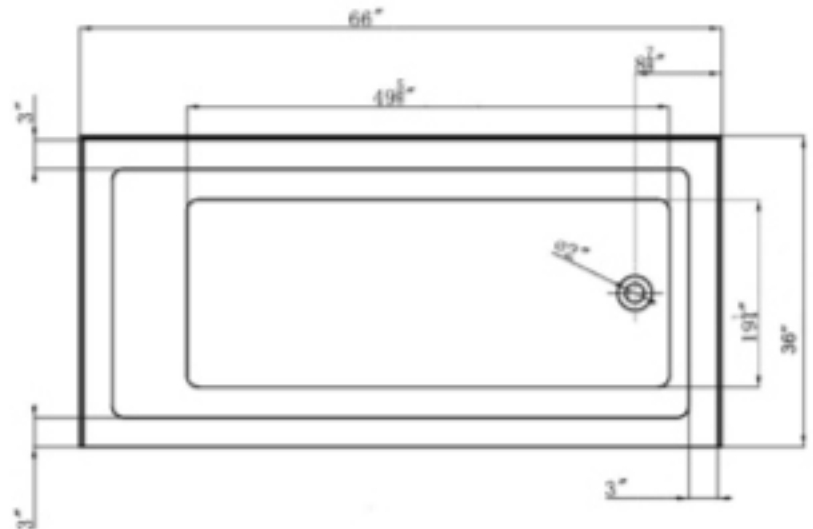

ALR6636

ALCOVE SOAKING TUB (RIGHT HAND DRAIN)

FEATURES

- End Drain
- Acrylic with Fiberglass Reinforcement
- Contemporary Soaking Tub Design
- Tub Drain and Overflow Drilled
- Deck-Mount Faucet Capability
- Drop In Drain Compatible

DIMENSIONS

- 66" L x 36" W x 20.5 H

COLORS

- Tub Color: White

IMPORTANT:

Dimensions are nominal and may vary within range of tolerance established by CSA B45.5/IAMPOZ124