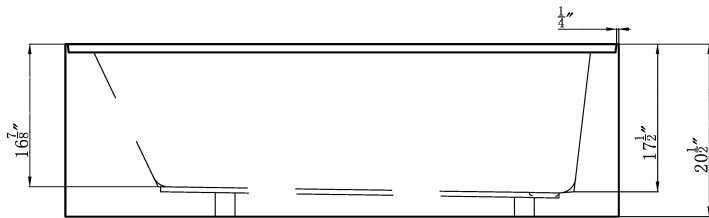

ALR6636

ALCOVE SOAKING TUB

FEATURES

- End Drain
- Acrylic with Fiberglass Reinforcement
- Contemporary Soaking Tub Design
- Tub Drain and Overflow Drilled
- Deck-Mount Faucet Capability
- Drop In Drain Compatible

DIMENSIONS

- 66" L x 36" W x 20.5 H

COLORS

- Tub Color: White

IMPORTANT:

Dimensions are nominal and may vary within range of tolerance established by CSA B45.5/IAMPOZ124