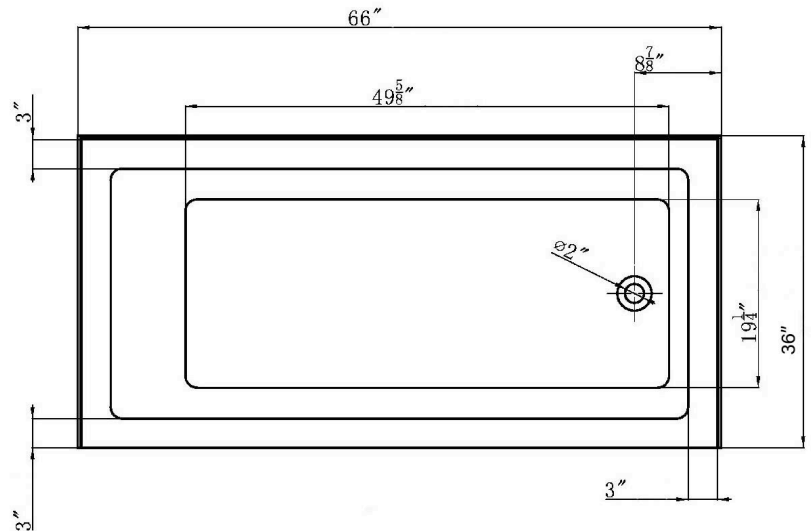

ALR6636

ALCOVE SOAKING TUB

FEATURES

- End Drain
- Acrylic with Fiberglass Reinforcement
- Contemporary Soaking Tub Design
- Tub Drain and Overflow Drilled
- Deck-Mount Faucet Capability
- Drop In Drain Compatible

DIMENSIONS

- 66" L x 36" W x 20.5 H

COLORS

- Tub Color: White

IMPORTANT:

Dimensions are nominal and may vary within range of tolerance established by CSA B45.5/IAMPOZ124