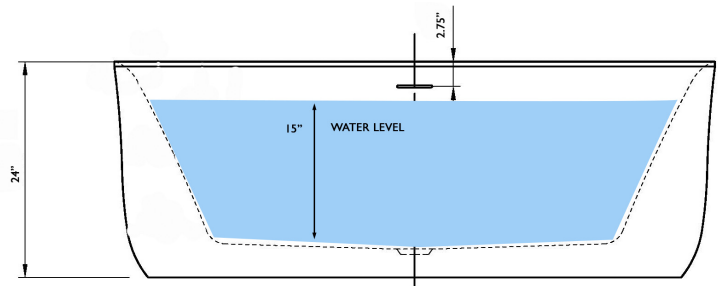

67" WHISPER FREESTANDING SOAKING TUB

FEATURES

- Center Drain
- Acrylic with Fiberglass Reinforcement
- Contemporary Tub Design
- Integrated Tub Drain & Overflow
- Faucet Can Be Mounted to Tub
- Whirlpool Jet System Compatible
- Air Massage System Compatible

DIMENSIONS

- 67" L x 31.5" W x 24" H

COLORS/FINISHES

- Tub Color: White
- Drain Finishes: Chrome, White, Black, Brushed Nickel

IMPORTANT

- Dimensions are nominal and may vary within range of tolerance established by CSA B45.5/IAMPO Z124