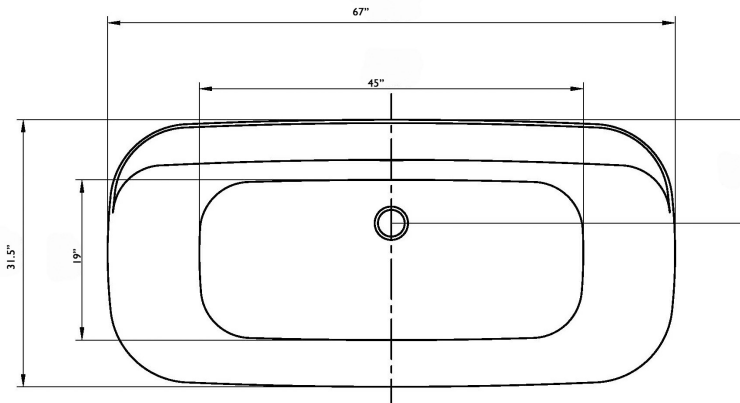

67" WHISPER FREESTANDING SOAKING TUB

FEATURES

- Center Drain
- Acrylic with Fiberglass Reinforcement
- Contemporary Tub Design
- Integrated Tub Drain & Overflow
- Faucet Can Be Mounted to Tub
- Whirlpool Jet System Compatible
- Air Massage System Compatible

DIMENSIONS

- 67" L x 31.5" W x 24" H

COLORS/FINISHES

- Tub Color: White
- Drain Finishes: Chrome, White, Black, Brushed Nickel

IMPORTANT

- Dimensions are nominal and may vary within range of tolerance established by CSA B45.5/IAMPO Z124