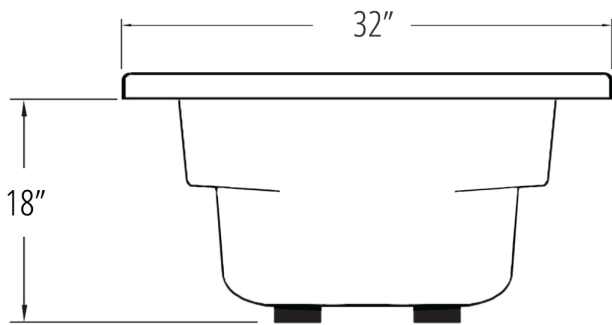

LEDGEND

BATHTUB DIMENSIONS: 60" x 32" x 18"

ROUGH IN: 58" x 30" x 20"

DECK CUT-OUT: 58" x 30"

FINISHED DECK HEIGHT: 20"

MATERIAL: Acrylic

TUB FLOOR: Slip-Resistant

WATER CAPACITY: 45 Gallons

Carver Tubs
3303 Main Street
Grandview, MO 64030

BATHTUB DIMENSIONS: 60" x 32" x 18"

ROUGH IN: 58" x 30" x 20"

DECK CUT-OUT: 58" x 30"

FINISHED DECK HEIGHT: 20"

MATERIAL: Acrylic

TUB FLOOR: Slip-Resistant

WATER CAPACITY: 45 Gallons