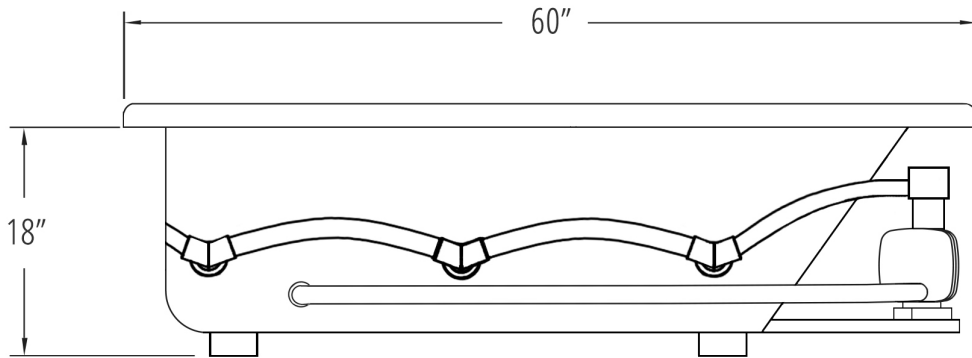

OVERFLOW HOLE: Un-drilled. Overflow hole drilled upon request

SET IN MORTAR?: Yes, 3" sand mix mortar/concrete set required

MOTOR INSTALLATION: Mounted under backrest

Motor Does not breach Tub's L x W Dimensions

Carver Tubs
3303 Main Street
Grandview, MO 64030

BATHTUB DIMENSIONS: 60" x 32" x 18"

ROUGH IN: 58" x 30" x 20"

DECK CUT-OUT: 58" x 30"

FINISHED DECK HEIGHT: 20"

MATERIAL: Acrylic

TUB FLOOR: Slip-Resistant

WATER CAPACITY: 45 Gallons