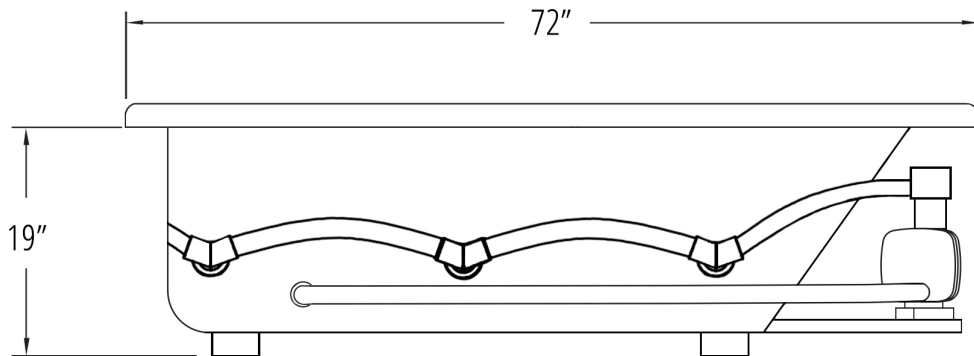

**ROUGH IN:** 67" x 57" x 22"

**DECK CUT-OUT:** 67" x 57"

**FINISHED DECK HEIGHT:** 22"

**MATERIAL:** Acrylic

**TUB FLOOR:** Slip-Resistant

**WATER CAPACITY:** 100 Gallons

**OVERFLOW HOLE:** Un-drilled. Overflow hole drilled upon request

Two Person Bath

Carver Tubs  
3303 Main Street  
Grandview, MO 64030

**BATHTUB DIMENSIONS:**

**72" x 60" x 19"**

**ROUGH IN:** 67" x 57" x 22"

**DECK CUT-OUT:** 67" x 57"

**FINISHED DECK HEIGHT:** 22"

**MATERIAL:** Acrylic