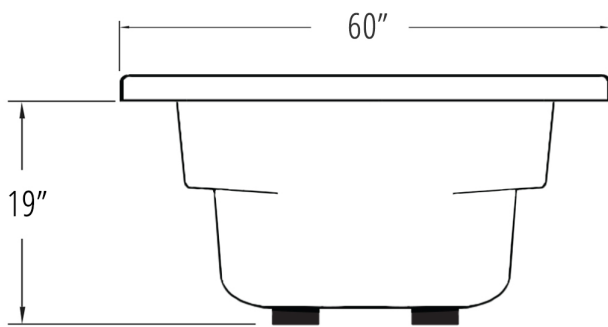

**ROUGH IN:** 67" x 57" x 22"

**DECK CUT-OUT:** 67" x 57"

**FINISHED DECK HEIGHT:** 22"

**MATERIAL:** Acrylic

**TUB FLOOR:** Slip-Resistant

**WATER CAPACITY:** 100 Gallons

**OVERFLOW HOLE:** Un-drilled. Overflow hole drilled upon request

Two Person Bath

Carver Tubs  
3303 Main Street  
Grandview, MO 64030

**BATHTUB DIMENSIONS:**

**72" x 60" x 19"**

**ROUGH IN:** 67" x 57" x 22"

**DECK CUT-OUT:** 67" x 57"

**FINISHED DECK HEIGHT:** 22"

**MATERIAL:** Acrylic