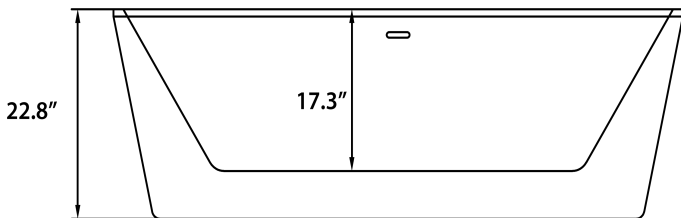

IMPORTANT:

Dimensions are nominal and may vary within range of tolerance established by CSA B45.5/IAMPOZ124