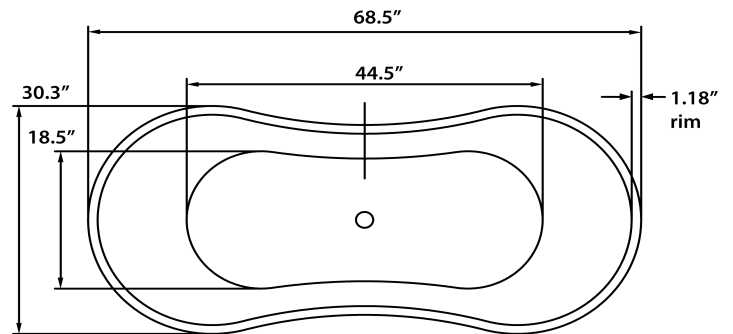

### FEATURES

- Center Drain
- Acrylic with Fiberglass Reinforcement
- Contemporary Soaking Tub Design
- Integrated Tub Drain and Overflow
- Drop In Drain Compatible

### DIMENSIONS

- 68.5" L x 30" W x 23" H

### IMPORTANT:

Dimensions are nominal and may vary within range of tolerance established by CSA B45.5/IAMPOZ124