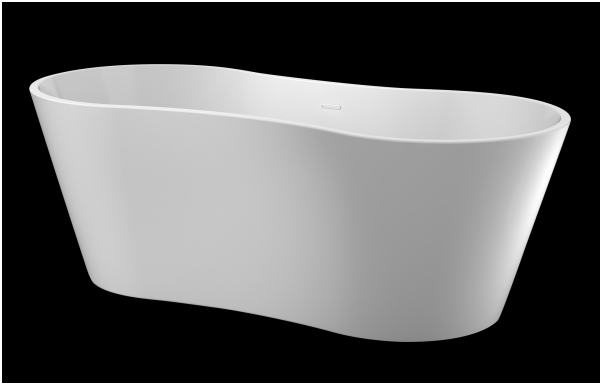

## FREESTANDING SOAKING TUB

### FEATURES

- Center Drain
- Acrylic with Fiberglass Reinforcement
- Contemporary Soaking Tub Design
- Integrated Tub Drain and Overflow
- Drop In Drain Compatible

### DIMENSIONS

- 68.5" L x 30" W x 23" H

### COLORS/FINISHES

- Tub Color: White
- Finishes: White, Chrome, Brushed Nickel, & Oil Rubbed Bronze