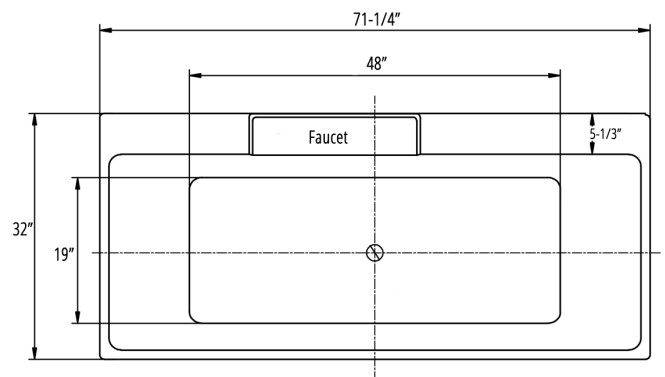

KASKADE

FREESTANDING SOAKING TUB

FEATURES

- Center Drain
- Acrylic with Fiberglass Reinforcement
- Contemporary Soaking Tub Design
- Integrated Tub Drain and Overflow
- Deck-Mount Faucet Capability
- Drop In Drain Compatible

DIMENSIONS

- 71.25" L x 32" W x 23" H

COLORS/FINISHES

- Tub Color: White
- Finishes: White, Chrome, Brushed Nickel, & Oil Rubbed Bronze

IMPORTANT:

Dimensions are nominal and may vary within range of tolerance established by CSA B45.5/IAMPOZ124