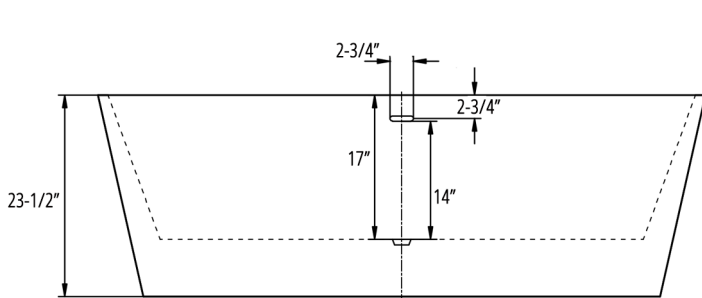

KASKADE

FREESTANDING SOAKING TUB

FEATURES

- Center Drain
- Acrylic with Fiberglass Reinforcement
- Contemporary Soaking Tub Design
- Integrated Tub Drain and Overflow
- Deck-Mount Faucet Capability
- Drop In Drain Compatible

DIMENSIONS

- 71.25" L x 32" W x 23" H

COLORS/FINISHES

- Tub Color: White
- Finishes: White, Chrome, Brushed Nickel, & Oil Rubbed Bronze

IMPORTANT:

Dimensions are nominal and may vary within range of tolerance established by CSA B45.5/IAMPOZ124