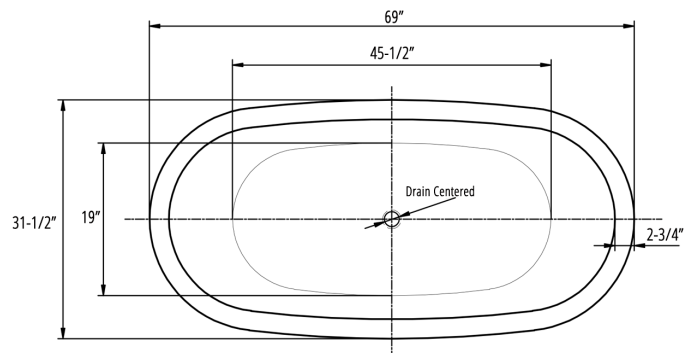

ROCKEFELLER

FREESTANDING SOAKING TUB

FEATURES

- Center Drain
- Acrylic with Fiberglass Reinforcement
- Contemporary Soaking Tub Design
- Drop In Drain Compatible

DIMENSIONS

- 69" L x 31.5" W x 24" H

COLORS/FINISHES

- Tub Color: White
- Finishes: White, Chrome, Brushed Nickel, & Oil Rubbed Bronze

IMPORTANT:

Dimensions are nominal and may vary within range of tolerance established by CSA B45.5/IAMPOZ124