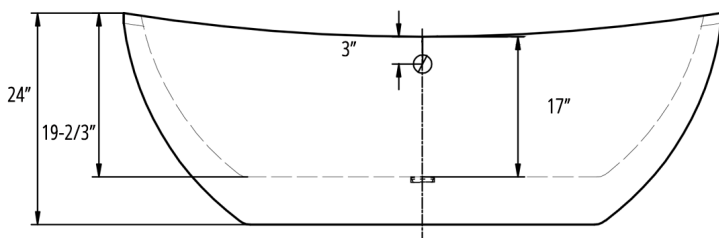

ROCKEFELLER

FREESTANDING SOAKING TUB

FEATURES

- Center Drain
- Acrylic with Fiberglass Reinforcement
- Contemporary Soaking Tub Design
- Drop In Drain Compatible

DIMENSIONS

- 69" L x 31.5" W x 24" H

COLORS/FINISHES

- Tub Color: White
- Finishes: White, Chrome, Brushed Nickel, & Oil Rubbed Bronze

IMPORTANT:

Dimensions are nominal and may vary within range of tolerance established by CSA B45.5/IAMPOZ124