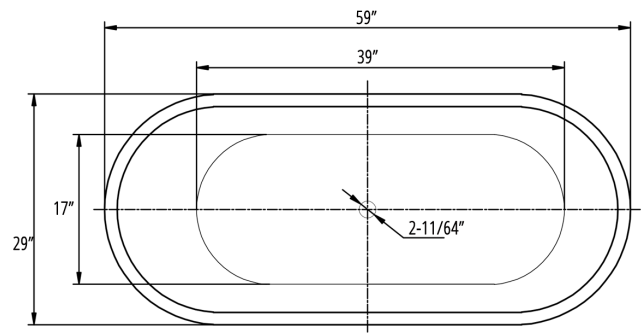

### DIMENSIONS

- 59" L x 29" W x 23.5" H

### IMPORTANT:

Dimensions are nominal and may vary within range of tolerance established by CSA B45.5/IAMPOZ124