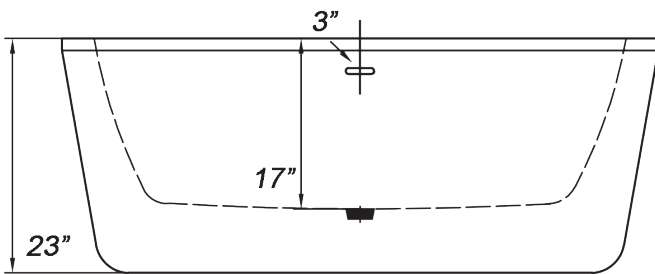

IMPORTANT:

Dimensions are nominal and may vary within range of tolerance established by CSA B45.5/IAMPOZ124