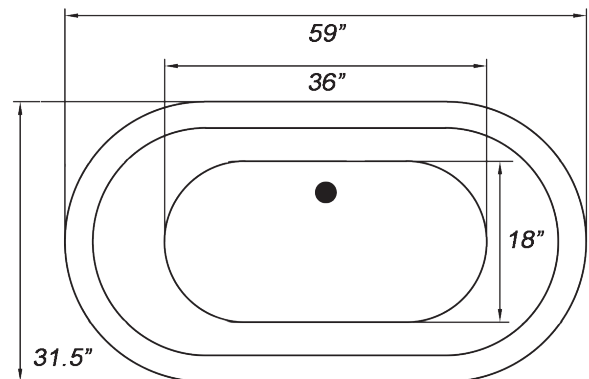

### DIMENSIONS

- 59" L x 31.5" W x 23" H

### IMPORTANT:

Dimensions are nominal and may vary within range of tolerance established by CSA B45.5/IAMPOZ124