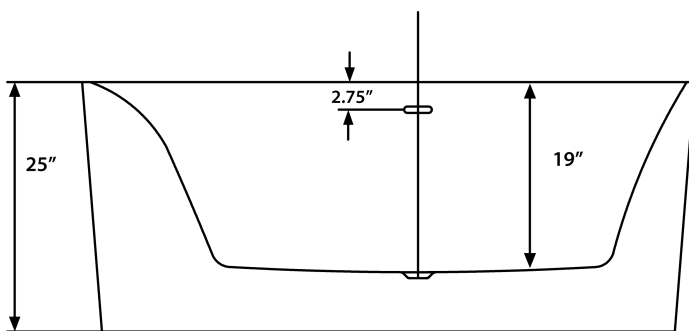

IMPORTANT:

Dimensions are nominal and may vary within range of tolerance established by CSA B45.5/IAMPOZ124