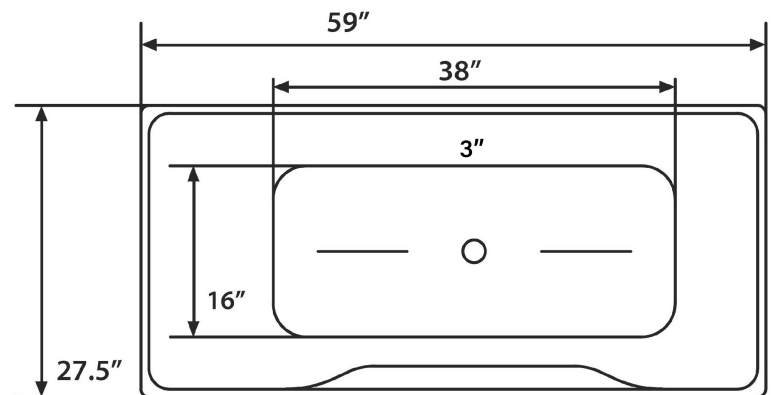

### FEATURES

- Center Drain
- Acrylic with Fiberglass Reinforcement
- Contemporary Soaking Tub Design
- Integrated Tub Drain and Overflow
- Deck-Mount Faucet Capability
- Drop In Drain Compatible

### DIMENSIONS

- 59" L x 27.5" W x 25" H

### IMPORTANT:

Dimensions are nominal and may vary within range of tolerance established by CSA B45.5/IAMPOZ124