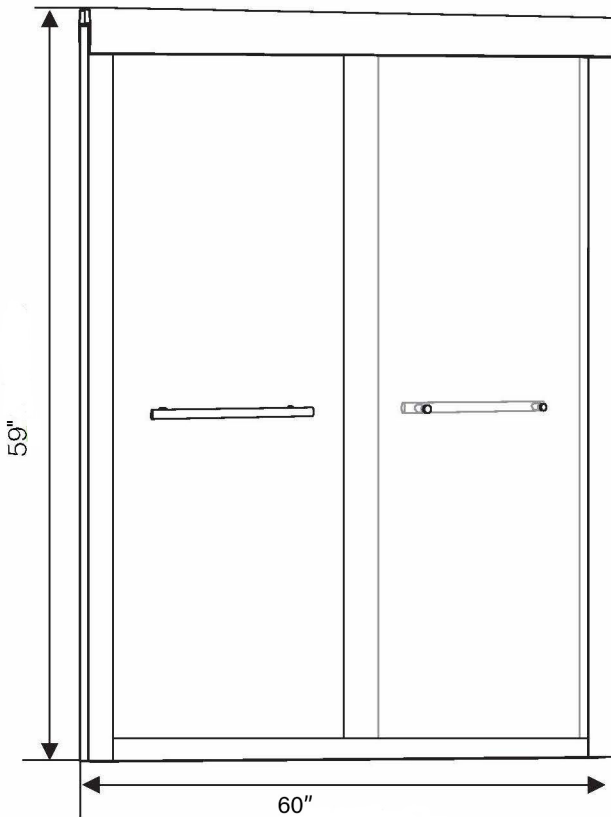

Shower Door 6059

FEATURES

- Stainless Steel Frame
- Stainless Steel Handles
- 3/8" Tempered Glass

DIMENSIONS

- 60" L x 59" H

COLORS

- Finish Available in Chrome, Black, and Brushed Nickel

established by CSA B45.5/IAMPOZ124