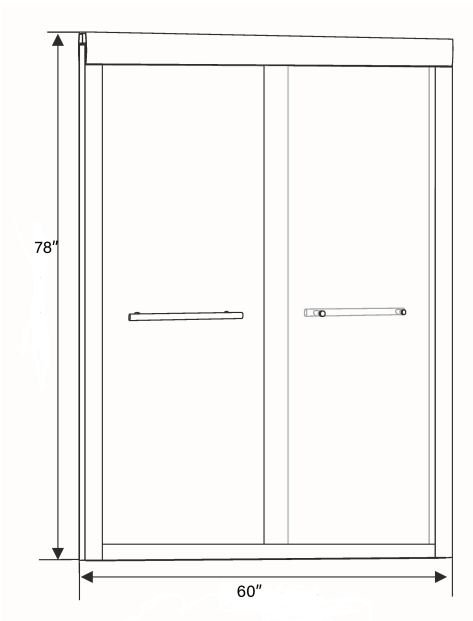

## Shower Door 6078

### FEATURES

---

- Stainless Steel Frame
- Stainless Steel Handles
- 3/8" Tempered Glass

### DIMENSIONS

---

- 60" L x 78" H

### IMPORTANT:

Dimensions are nominal and may vary within range of tolerance established by CSA B45.5/IAMPOZ124