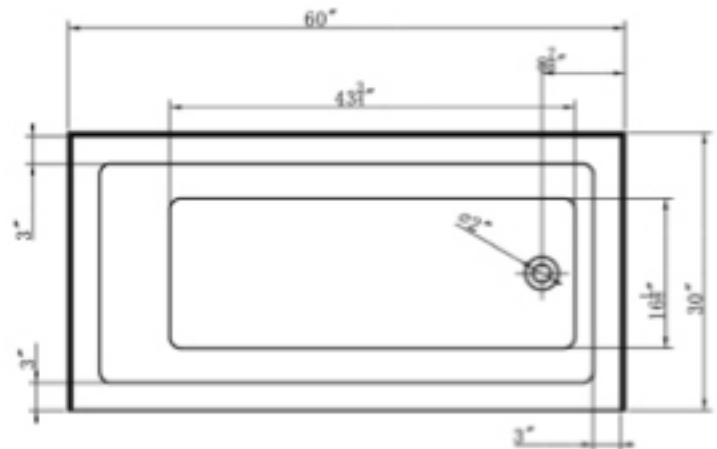

ALR6030

ALCOVE SOAKING TUB (RIGHT HAND DRAIN)

FEATURES

- End Drain
- Acrylic with Fiberglass Reinforcement
- Contemporary Soaking Tub Design
- Tub Drain and Overflow Drilled
- Deck-Mount Faucet Capability
- Drop In Drain Compatible

DIMENSIONS

- 60" L x 30" W x 21.5" H

COLORS

- Tub Color: White

IMPORTANT:

Dimensions are nominal and may vary within range of tolerance established by CSA B45.5/IAMPOZ124