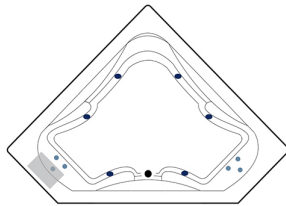

Air Bathtub

6 Jet Bathtub

12 Jet Bathtub

(Motor can be installed on either side)

14 Jet Bathtub

Combo Bathtub

(Motors on both sides)

LEGEND

- M** MOTOR
- B** AIR BLOWER
- AIR JET
- LG DIRECTIONAL JET
- SM BACK JET

BATHTUB DIMENSIONS:

60" x 60" x 19.5"

ROUGH IN: 58" x 58" x 21"

DECK CUT-OUT: 58" x 58"

FINISHED DECK HEIGHT: 21"

MATERIAL: Acrylic

TUB FLOOR: Slip-Resistant

WATER CAPACITY: 70 Gallons

OVERFLOW HOLE: Un-drilled. Overflow hole drilled upon request

SET IN MORTAR?: Yes, 3" sand mix mortar/concrete set required

MOTOR LOCATION: Optional Left or Right side installation