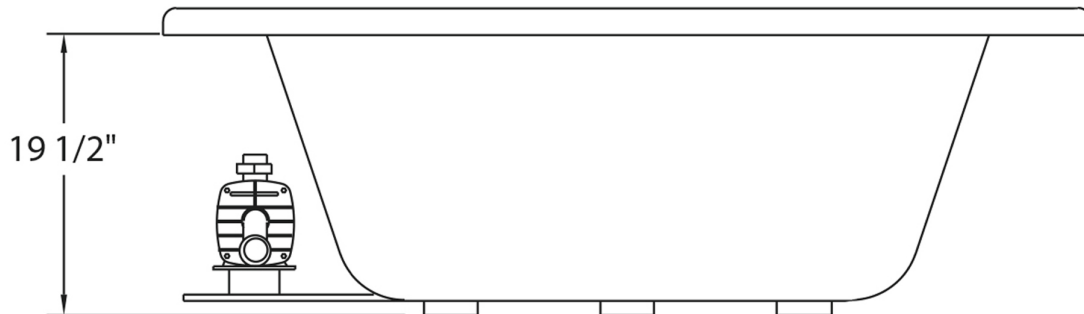

Two Person Bath

Carver Tubs
3303 Main Street
Grandview, MO 64030

BATHTUB DIMENSIONS: 60" x 60" x 19.5"

ROUGH IN: 58" x 58" x 21"

DECK CUT-OUT: 58" x 58"

FINISHED DECK HEIGHT: 21"

MATERIAL: Acrylic

TUB FLOOR: Slip-Resistant