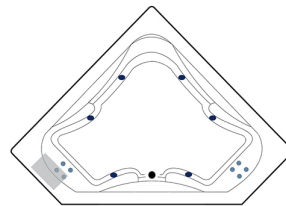

Air Bathtub

6 Jet Bathtub

12 Jet Bathtub

(Motor can be installed on either side)

14 Jet Bathtub

Combo Bathtub

(Motors on both sides)

LEGEND

- M** MOTOR
- B** AIR BLOWER
- AIR JET
- LG DIRECTIONAL JET
- SM BACK JET

BATHTUB DIMENSIONS:

60" x 60" x 19.5"

ROUGH IN: 58" x 58" x 21"

DECK CUT-OUT: 58" x 58"

FINISHED DECK HEIGHT: 21"

MATERIAL: Acrylic

TUB FLOOR: Slip-Resistant

WATER CAPACITY: 70 Gallons

OVERFLOW HOLE: Un-drilled. Overflow hole drilled upon request

SET IN MORTAR?: Yes, 3" sand mix mortar/concrete set required

MOTOR LOCATION: Optional Left or Right side installation

Two Person Bath

Carver Tubs
3303 Main Street
Grandview, MO 64030