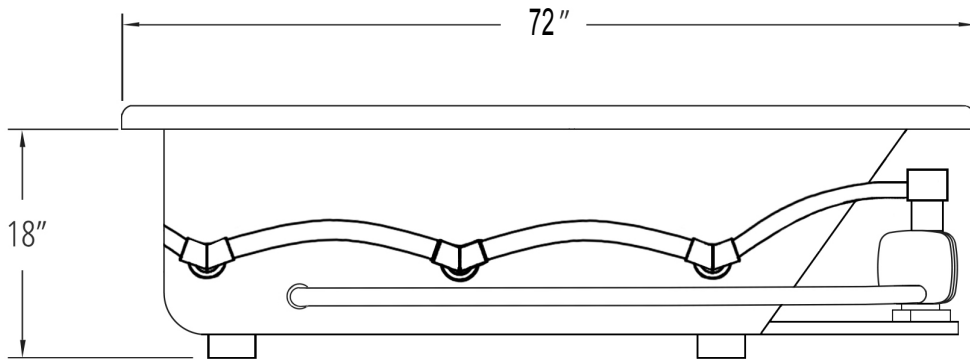

Combo Bathtub

(Motors on both sides)

LEGEND

- M MOTOR
- B AIR BLOWER
- AIR JET
- LG DIRECTIONAL JET
- SM BACK JET

BATHTUB DIMENSIONS: 72" x 48" x 21"

ROUGH IN: 69" x 45" x 24"

DECK CUT-OUT: 69" x 45"

FINISHED DECK HEIGHT: 24"

Motor Does not breach Tub's L x W Dimensions

ELECTRICAL REQUIREMENTS:

Carver requires one (1) 20 AMP dedicated GFCI Breaker for each power supply provided with the bathtub

ELECTRICAL DATA

Component	HP	AMP	Requirement
6 Jet Whirlpool Motor	.75 HP	7AMP	20AMP, 120V, GFCI
12 Jet Whirlpool Motor	1.5 HP	13AMP	20AMP, 120V, GFCI
14 Jet Whirlpool Motor	2 HP	13 AMP	20AMP, 120V, GFCI
Air Blower	1 HP	11.3 AMP	20AMP, 120V, GFCI
Optional Heater	n/a	12.5 AMP	20AMP, 120V, GFCI
LED Light	n/a		Light can share electrical

One Person Bath

Carver Tubs
3303 Main Street
Grandview, MO 64030

BATHTUB DIMENSIONS: 72" x 48" x 21"

ROUGH IN: 69" x 45" x 24"

DECK CUT-OUT: 69" x 45"

FINISHED DECK HEIGHT: 24"

MATERIAL: Acrylic

TUB FLOOR: Slip-Resistant