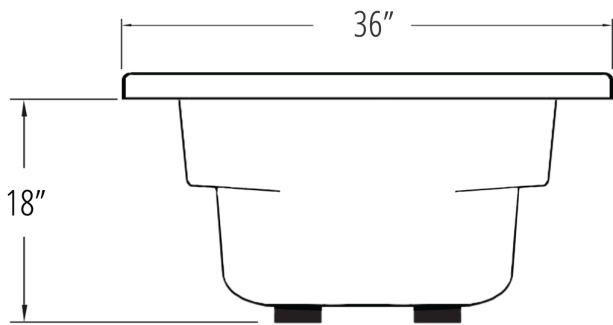

Combo Bathtub

(Motors on both sides)

LEGEND

- M MOTOR
- B AIR BLOWER
- AIR JET
- LG DIRECTIONAL JET
- SM BACK JET

BATHTUB DIMENSIONS: 72" x 48" x 21"

ROUGH IN: 69" x 45" x 24"

DECK CUT-OUT: 69" x 45"

FINISHED DECK HEIGHT: 24"

One Person Bath

Carver Tubs
3303 Main Street
Grandview, MO 64030

BATHTUB DIMENSIONS: 72" x 48" x 21"

ROUGH IN: 69" x 45" x 24"

DECK CUT-OUT: 69" x 45"

FINISHED DECK HEIGHT: 24"

MATERIAL: Acrylic

TUB FLOOR: Slip-Resistant