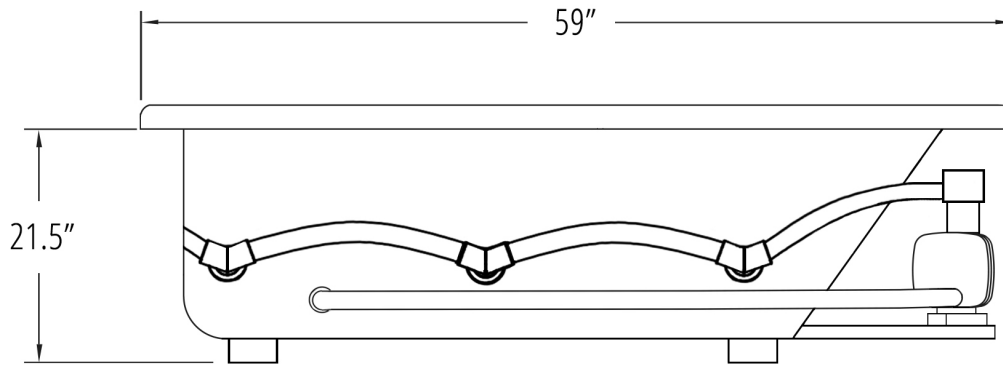

Motor Does not breach Tub's L x W Dimensions

Motor can be installed on either corner side

ELECTRICAL REQUIREMENTS:

Carver requires one (1) 20 AMP dedicated GFCI Breaker for each power supply provided with the bathtub

Two Person Bath

Carver Tubs
3303 Main Street
Grandview, MO 64030

BATHTUB DIMENSIONS: 59" x 59" x 21.5"

ROUGH IN: 57" x 57" x 23.5"

DECK CUT-OUT: 57" x 57"

FINISHED DECK HEIGHT: 23.5"

MATERIAL: Acrylic

TUB FLOOR: Slip-Resistant