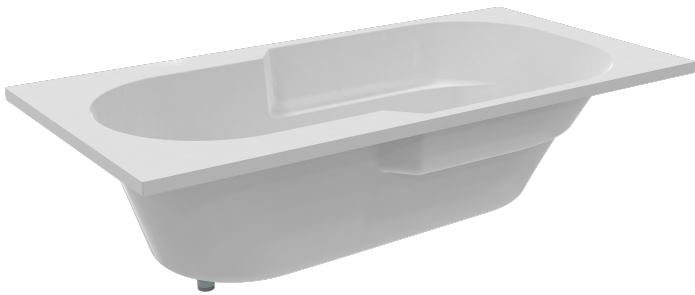

Air Bathtub

6 Jet Bathtub

12 Jet Bathtub

(6 Jets installed on Backrest)

14 Jet Bathtub

(4 Jets on Backrest, 2 Jets at Feet)

Combo Bathtub

LEDGEND

- M** MOTOR
- B** AIR BLOWER
- AIR JET
- LG DIRECTIONAL JET
- SM BACK JET

BATHTUB DIMENSIONS: 72" X 36" X 18"

ROUGH IN: 69" x 34" x 20"

DECK CUT-OUT: 69" x 34"

FINISHED DECK HEIGHT: 20"

MATERIAL: Acrylic

TUB FLOOR: Slip-Resistant

WATER CAPACITY: 70 Gallons

OVERFLOW HOLE: Un-drilled. Overflow hole drilled upon request

SET IN MORTAR?: Yes, 3" sand mix mortar/concrete set required

MOTOR INSTALLATION:

Mounted under backrest

Motor Does not breach Tub's L x W Dimensions

Carver Tubs
3303 Main Street
Grandview, MO 64030

BATHTUB DIMENSIONS: 60" X 36" X 18"

ROUGH IN: 58" X 34" 20"

DECK CUT-OUT: 56" X 34"

FINISHED DECK HEIGHT: 20"

MATERIAL: Acrylic

TUB FLOOR: Slip-Resistant

WATER CAPACITY: 70 Gallons