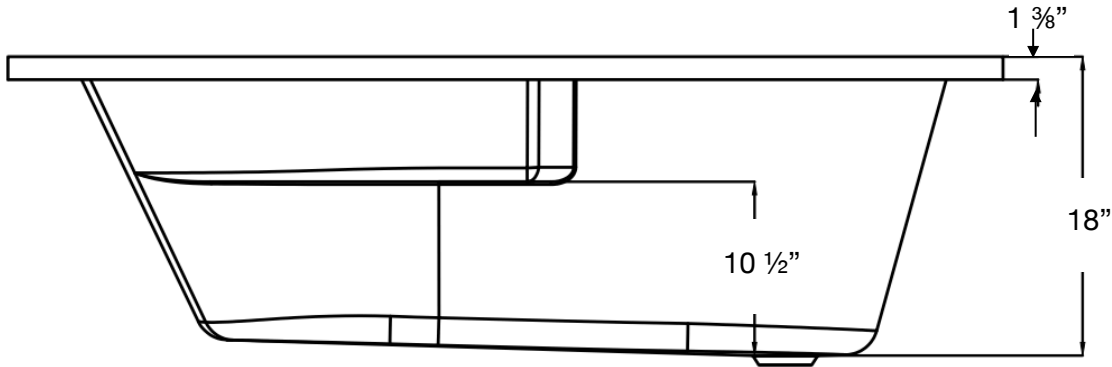

- M** MOTOR
- B** AIR BLOWER
- AIR JET
- LG DIRECTIONAL JET
- SM BACK JET

BATHTUB DIMENSIONS: 72" X 36" X 18"

ROUGH IN: 69" x 34" x 20"

DECK CUT-OUT: 69" x 34"

FINISHED DECK HEIGHT: 20"

MATERIAL: Acrylic

TUB FLOOR: Slip-Resistant

Carver Tubs
3303 Main Street
Grandview, MO 64030

BATHTUB DIMENSIONS: 60" X 36" X 18"

ROUGH IN: 58" X 34" 20"

DECK CUT-OUT: 56" X 34"

FINISHED DECK HEIGHT: 20"

MATERIAL: Acrylic

TUB FLOOR: Slip-Resistant

WATER CAPACITY: 70 Gallons