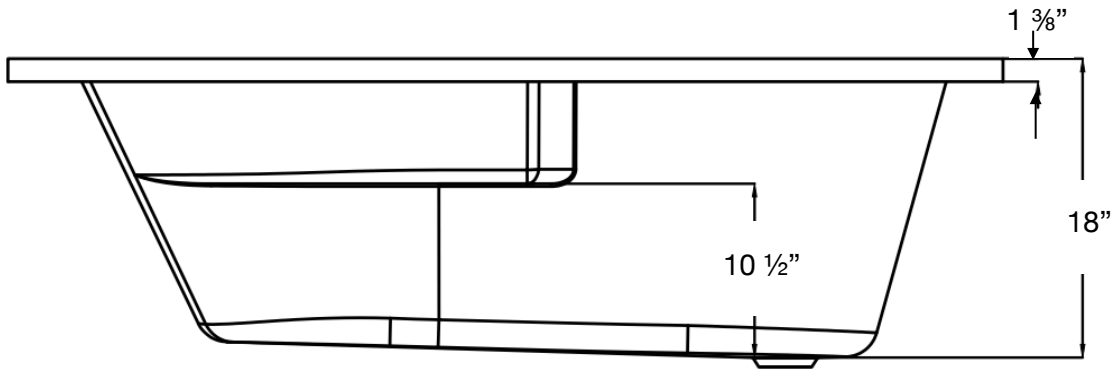

- M** MOTOR
- B** AIR BLOWER
- AIR JET
- LG DIRECTIONAL JET
- SM BACK JET

BATHTUB DIMENSIONS: 72" X 36" X 18"

ROUGH IN: 69" x 34" x 20"

DECK CUT-OUT: 69" x 34"

FINISHED DECK HEIGHT: 20"

MATERIAL: Acrylic

TUB FLOOR: Slip-Resistant

Carver Tubs
3303 Main Street
Grandview, MO 64030

BATHTUB DIMENSIONS: 60" X 36" X 18"

ROUGH IN: 58" X 34" X 20"

DECK CUT-OUT: 56" X 34"

FINISHED DECK HEIGHT: 20"

MATERIAL: Acrylic

TUB FLOOR: Slip-Resistant

WATER CAPACITY: 70 Gallons