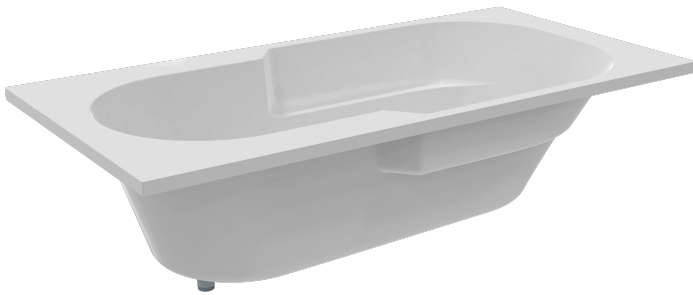

Air Bathtub

6 Jet Bathtub

12 Jet Bathtub

(6 Jets installed on Backrest)

14 Jet Bathtub

(4 Jets on Backrest, 2 Jets at Feet)

Combo Bathtub

LEDGEND

- M** MOTOR
- B** AIR BLOWER
- AIR JET
- LG DIRECTIONAL JET
- SM BACK JET

BATHTUB DIMENSIONS: 72" X 36" X 18"

ROUGH IN: 69" x 34" x 20"

DECK CUT-OUT: 69" x 34"

FINISHED DECK HEIGHT: 20"

MATERIAL: Acrylic

TUB FLOOR: Slip-Resistant

WATER CAPACITY: 70 Gallons

OVERFLOW HOLE: Un-drilled. Overflow hole drilled upon request

SET IN MORTAR?: Yes, 3" sand mix mortar/concrete set required

MOTOR INSTALLATION: Mounted under backrest

Motor Does not breach Tub's L x W Dimensions

Carver Tubs
3303 Main Street
Grandview, MO 64030

BATHTUB DIMENSIONS: 60" X 36" X 18"

ROUGH IN: 58" X 34" X 20"

DECK CUT-OUT: 56" X 34"

FINISHED DECK HEIGHT: 20"

MATERIAL: Acrylic

TUB FLOOR: Slip-Resistant

WATER CAPACITY: 70 Gallons