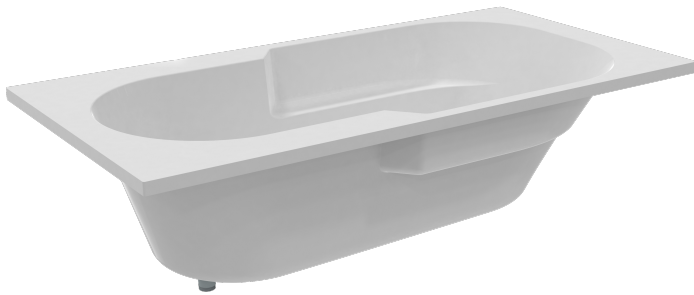

Air Bathtub

6 Jet Bathtub

12 Jet Bathtub

(6 Jets installed on Backrest)

14 Jet Bathtub

(4 Jets on Backrest, 2 Jets at Feet)

Combo Bathtub

LEDGEND

- M** MOTOR
- B** AIR BLOWER
- AIR JET
- LG DIRECTIONAL JET
- SM BACK JET

BATHTUB DIMENSIONS: 72" X 36" X 18"

ROUGH IN: 69" x 34" x 20"

DECK CUT-OUT: 69" x 34"

FINISHED DECK HEIGHT: 20"

MATERIAL: Acrylic

TUB FLOOR: Slip-Resistant

WATER CAPACITY: 70 Gallons

OVERFLOW HOLE: Un-drilled. Overflow hole drilled upon request

SET IN MORTAR?: Yes, 3" sand mix mortar/concrete set required

MOTOR INSTALLATION:

Mounted under backrest

Motor Does not breach Tub's L x W Dimensions

Carver Tubs
3303 Main Street
Grandview, MO 64030

BATHTUB DIMENSIONS: 71" x 36" x 18"

ROUGH IN: 69" x 34" x 20"

DECK CUT-OUT: 69" x 34"

FINISHED DECK HEIGHT: 20"

MATERIAL: Acrylic

TUB FLOOR: Slip-Resistant

WATER CAPACITY: 70 Gallons