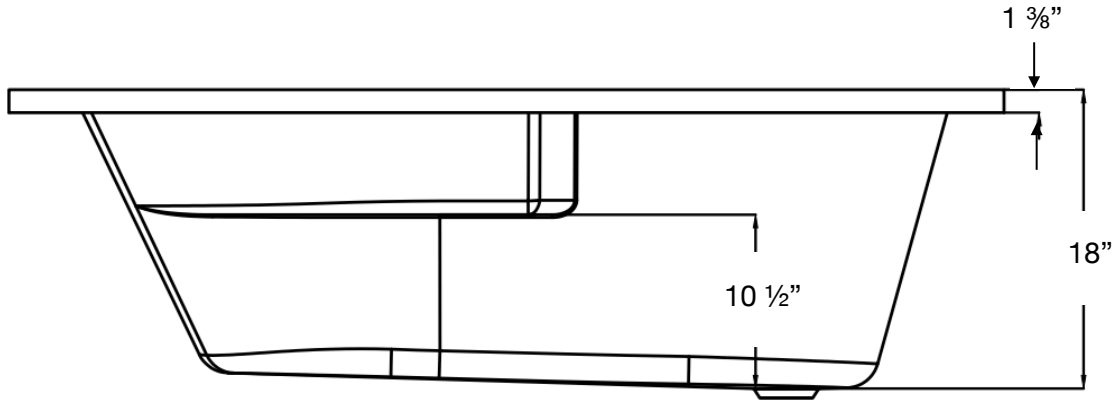

- M** MOTOR
- B** AIR BLOWER
- AIR JET
- LG DIRECTIONAL JET
- SM BACK JET

BATHTUB DIMENSIONS: 72" X 36" X 18"

ROUGH IN: 69" x 34" x 20"

DECK CUT-OUT: 69" x 34"

FINISHED DECK HEIGHT: 20"

MATERIAL: Acrylic

TUB FLOOR: Slip-Resistant

Carver Tubs
3303 Main Street
Grandview, MO 64030

BATHTUB DIMENSIONS: 71" x 36" x 18"

ROUGH IN: 69" x 34" x 20"

DECK CUT-OUT: 69" x 34"

FINISHED DECK HEIGHT: 20"

MATERIAL: Acrylic

TUB FLOOR: Slip-Resistant

WATER CAPACITY: 70 Gallons