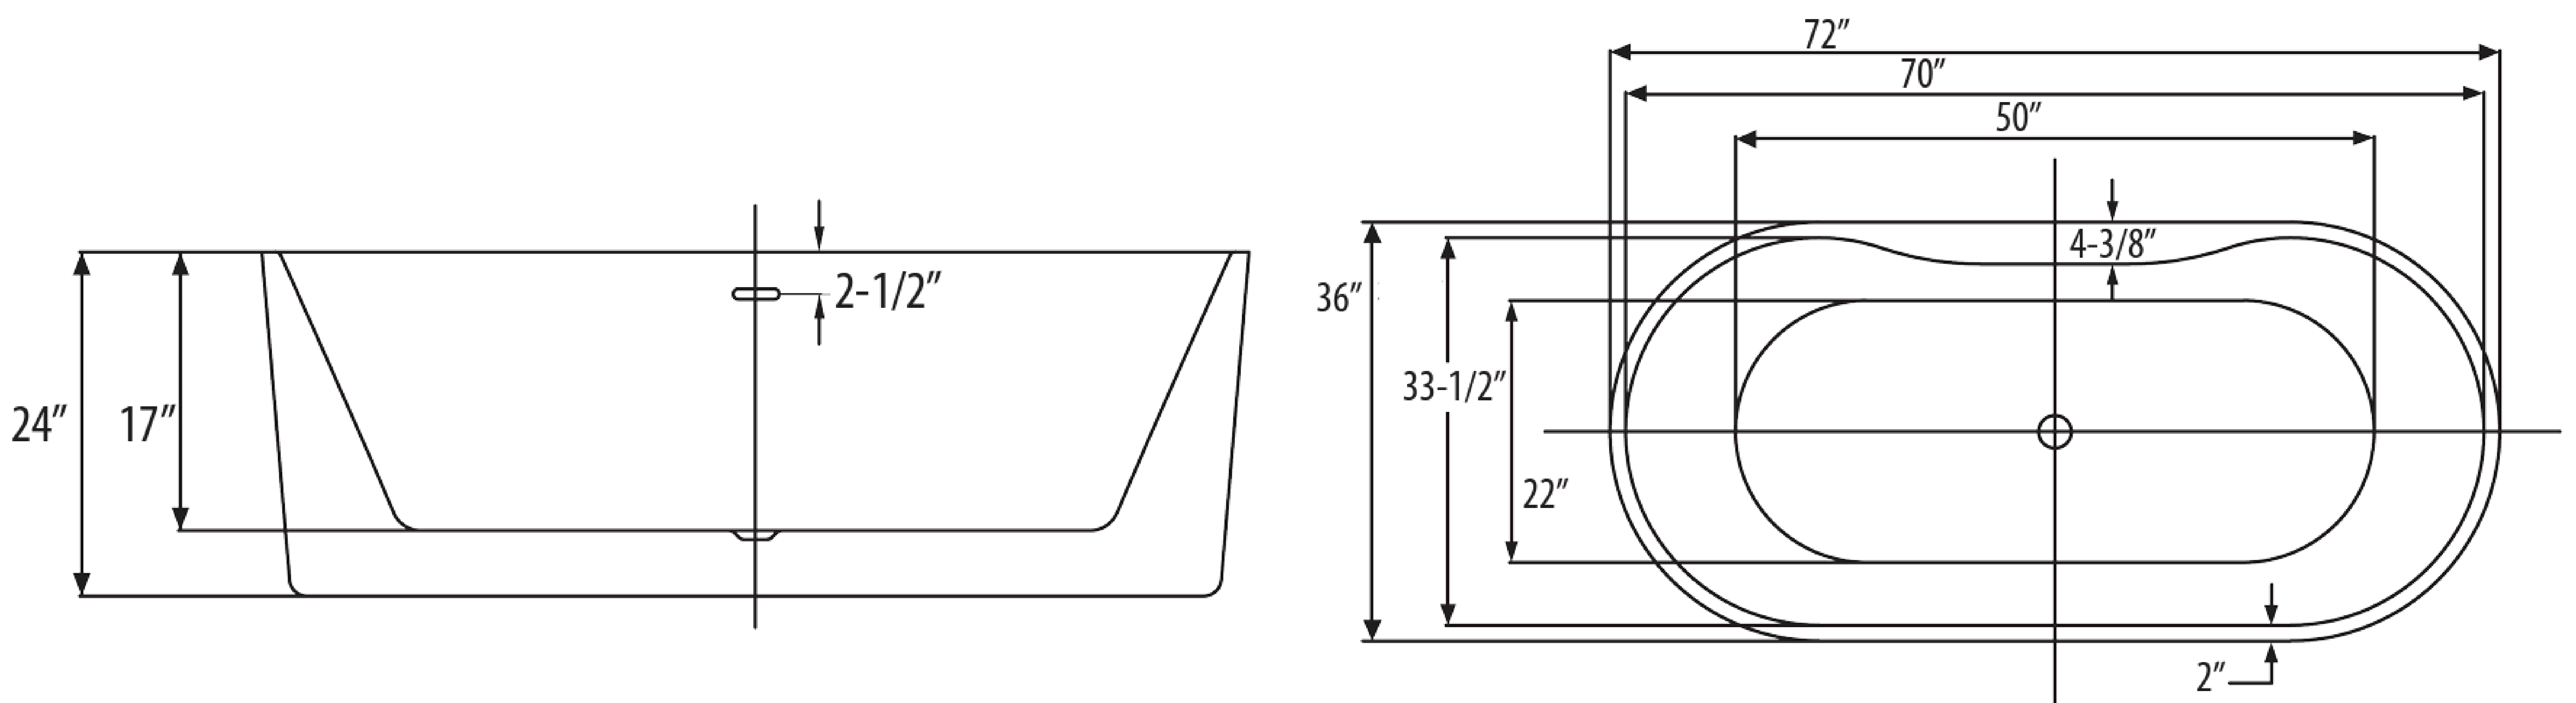

COLORS/FINISHES

- Tub Color: White
- Finishes: White, Chrome, Brushed Nickel, & Oil Rubbed Bronze