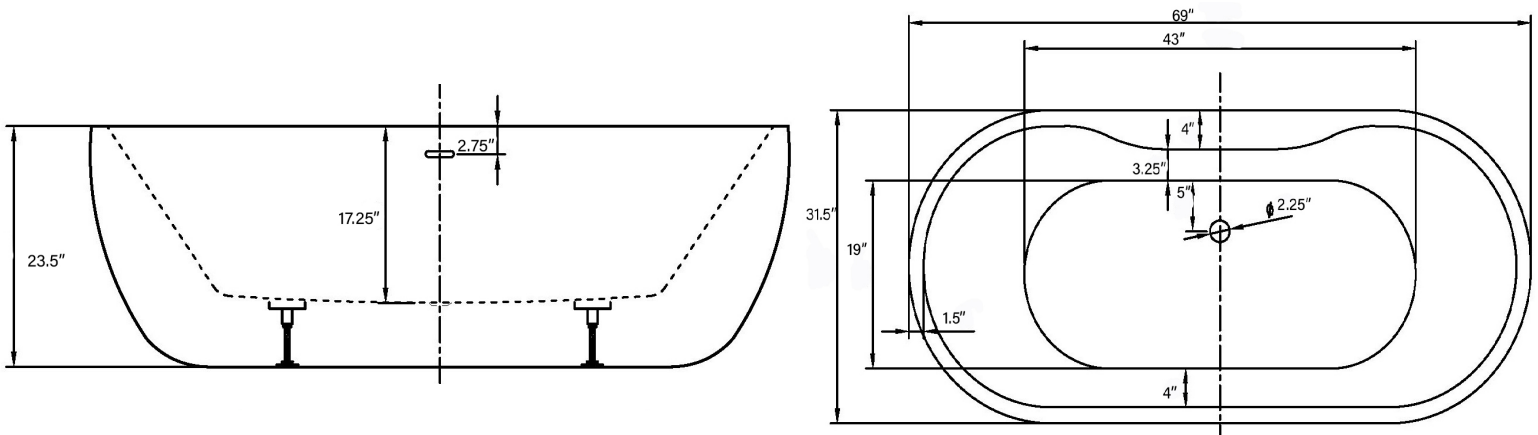

69" AIDEN II

FREESTANDING SOAKING TUB

FEATURES

- Center Drain
- Acrylic with Fiberglass Reinforcement
- Classic Oval Design
- Integrated Tub Drain & Overflow
- Faucet Can Be Mounted to Tub
- Air Massage System Compatible

DIMENSIONS

- 69" L x 31.5" W x 23.5" H

COLORS/FINISHES

- Tub Color: White
- Drain Finishes: Chrome Only

IMPORTANT

- Dimensions are nominal and may vary within range of tolerance established by CSA B45.5/IAMPO Z124