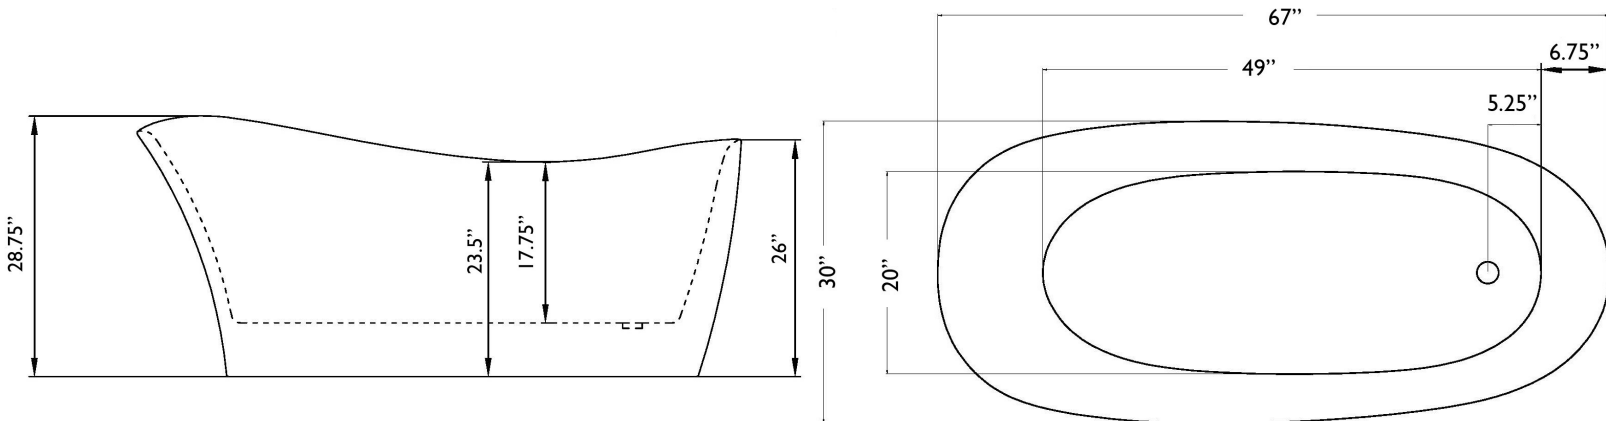

SERENITY

FREESTANDING SOAKING TUB

FEATURES

- End Drain
- Acrylic with Fiberglass Reinforcement
- Contemporary Soaking Tub Design
- Integrated Tub Drain and Overflow
- Drop In Drain Compatible

DIMENSIONS

- 67" L x 30" W x 28.75" H

COLORS/FINISHES

- Tub Color: White
- Finishes: White, Chrome, Brushed Nickel, & Oil Rubbed Bronze

IMPORTANT:

Dimensions are nominal and may vary within range of tolerance established by CSA B45.5/IAMPOZ124